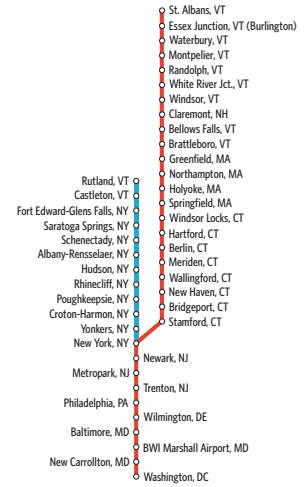

SCHEDULES EFFECTIVE 9/5/17

Service on the Ethan Allen Express®

- **Coaches:** Reservations required.
- **Business class:** Ticket price includes non-alcoholic beverages and newspaper.
- **Lounge:** Sandwiches, snacks and beverages.
- Wi-Fi available.
- **No checked baggage.**
- TrainCatcher van/car service available from Ft. Edward to Glens Falls and Lake George Village. Reservations required. Call (518) 792-1086 for information and reservations.
- Connecting train schedule varies on weekends. Consult Amtrak.com for further details.

All Amtrak services and stations are non-smoking.

The Ethan Allen Express is financed primarily through funds made available by the Vermont Agency of Transportation, and the New York State Department of Transportation.

SHADING KEY

- Daytime train
- Connecting train

ETHAN ALLEN EXPRESS and VERMONT VERMONT ROUTE MAP and SYMBOLS

SYMBOLS KEY

- **D** Stops only to discharge passengers; train may leave before time shown.
- **L** Stops to receive and discharge passengers; train may leave before time shown.
- **R** Stops only to receive passengers.
- Bus stop
- Airport connection
- **QT** Quik-Trak self-serve ticketing kiosk
- Unstaffed station
- Staffed ticket office; may or may not be open for all train departures
- Station wheelchair accessible; no barriers between station and train
- Station wheelchair accessible; not all station facilities accessible

Thruway Connections

Rutland • Killington (Gramps Shuttles)

8291	8293	Thruway Number			8290	8292	8296
Sa-Th	Fr	Days of Operation			Mo-Fr	Sa	Su
9 00P	11 30P	Dp	Rutland, VT—Amtrak Station	Ar	7 45A	10 45A	4 45P
9 50P	12 20A	Ar	Killington, VT—Grand Resort	Dp	6 55A	9 55A	3 55P
291	293	Connecting Train			290	292	296

Carry-On Pet Program

- **Amtrak.com Pets Animals** A small cat or dog in a pet carrier may be carried on Ethan Allen Express trains with reservations required. Reservations can be made at a staffed station or visit the website for complete information.

Connecting Local Services

New Haven

Shore Line East (commuter rail): in Connecticut (800) ALL-RIDE; outside Connecticut (203) 777-RIDE; www.shorelineeast.com
Connecticut Transit (bus service): (203) 624-0151

New York

Metro-North Railroad: (800) 638-7646 or (212) 532-4900; www.mta.info
Long Island Rail Road (LIRR) (commuter rail): (718) 217-LIRR; www.mta.info
NJ TRANSIT (commuter rail & bus): (973) 275-5555; www.NJtransit.com
New York City Transit (subway & bus): (718) 330-1234; www.mta.info