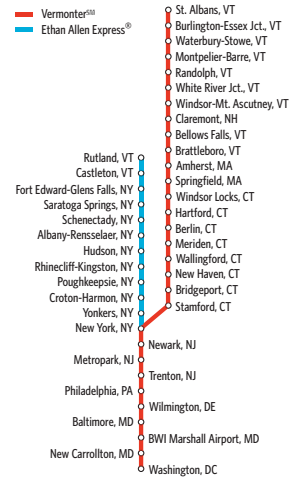

ETHAN ALLEN EXPRESS and VERMONT ROUTE MAP and SYMBOLS

- A Time Symbol for A.M.
- N Time Symbol for Noon
- P Time Symbol for P.M.
- D Stops only to discharge passengers; train may leave before time shown.
- L Stops to receive and discharge passengers; train may leave before time shown.
- R Stops only to receive passengers.
- ET Eastern time
- Bus stop
- Airport connection
- Quik-Trak self-serve ticketing kiosk
- Unstaffed station
- Staffed ticket office; may or may not be open for all train departures
- Station wheelchair accessible; no barriers between station and train
- Station wheelchair accessible; not all stations facilities accessible

Shading Key

Reserved long-distance train   Connecting train

The Ethan Allen Express is financed primarily through funds made available by the Vermont Agency of Transportation.

Schedules subject to change without notice. Amtrak is a registered service mark of the National Railroad Passenger Corp. National Railroad Passenger Corporation Washington Union Station, 60 Massachusetts Ave. N.E., Washington, DC 20002.