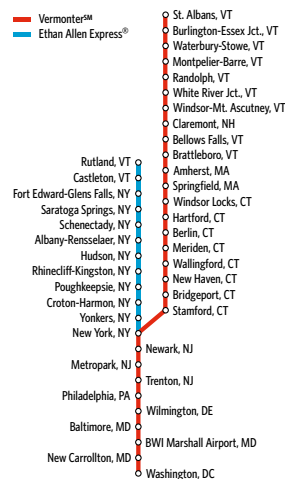

Service on the Ethan Allen Express®

- **Coaches: Reservations required.**
- **Business class:** Business class service available.
- **Café:** Sandwiches, snacks and beverages.
  No checked baggage.
- TrainCatcher van/car service available from Ft. Edward to Glens Falls and Lake George Village. Reservations required. Call (518) 792-1086 for information and reservations.

Smoking is prohibited.

The Ethan Allen Express is financed primarily through funds made available by the Vermont Agency of Transportation.

Schedules subject to change without notice. Amtrak is a registered service mark of the National Railroad Passenger Corp. National Railroad Passenger Corporation Washington Union Station, 60 Massachusetts Ave. N.E., Washington, DC 20002.

Shading Key

Reserved long-distance train	Connecting train

ETHAN ALLEN EXPRESS and VERMONT ROUTE MAP and SYMBOLS

- A Time Symbol for A.M.
- P Time Symbol for P.M.
- D Stops only to discharge passengers; train may leave before time shown.
- R Stops only to receive passengers.
- ET Eastern time
- ☞ Bus stop
- ✈ Airport connection
- QT Quik-Trak self-serve ticketing kiosk
- Unstaffed station
- Staffed ticket office; may or may not be open for all train departures
- & Station wheelchair accessible; no barriers between station and train
- ♿ Station wheelchair accessible; not all stations facilities accessible

Seasonal Thruway Bus Service is available between the Rutland, VT Amtrak station and the Okemo ski area. Contact Amtrak for days of operation, schedules and fares.