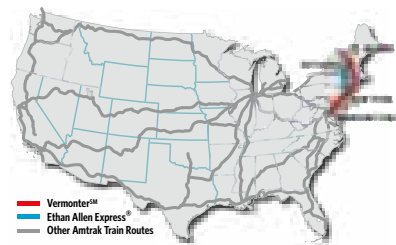

Service on the Ethan Allen Express®

- **Coaches: Reservations required.**
- **Business class:** Business class service available.
- **Café:** Sandwiches, snacks and beverages.
  No checked baggage.
- TrainCatcher van/car service available from Ft. Edward to Glens Falls and Lake George Village. Reservations required. Call (518) 792-1086 for information and reservations.

Smoking is prohibited.

The Ethan Allen Express is financed primarily through funds made available by the Vermont Agency of Transportation.

Schedules subject to change without notice. Amtrak is a registered service mark of the National Railroad Passenger Corp. National Railroad Passenger Corporation Washington Union Station, 60 Massachusetts Ave. N.E., Washington, DC 20002.

Shading Key

Reserved long-distance train	Connecting train

ETHAN ALLEN EXPRESS and VERMONT ROUTE MAP and SYMBOLS

- A Time Symbol for A.M.
- P Time Symbol for P.M.
- D Stops only to discharge passengers; train may leave before time shown.
- R Stops only to receive passengers.
- ET Eastern time
- ☞ Bus stop
- ✈ Airport connection
- QT Quik-Trak self-serve ticketing kiosk
- Unstaffed station
- Staffed ticket office; may or may not be open for all train departures
- & Station wheelchair accessible; no barriers between station and train
- ♿ Station wheelchair accessible; not all stations facilities accessible

Seasonal Thruway Bus Service is available between the Rutland, VT Amtrak station and the Okemo ski area. Contact Amtrak for days of operation, schedules and fares.