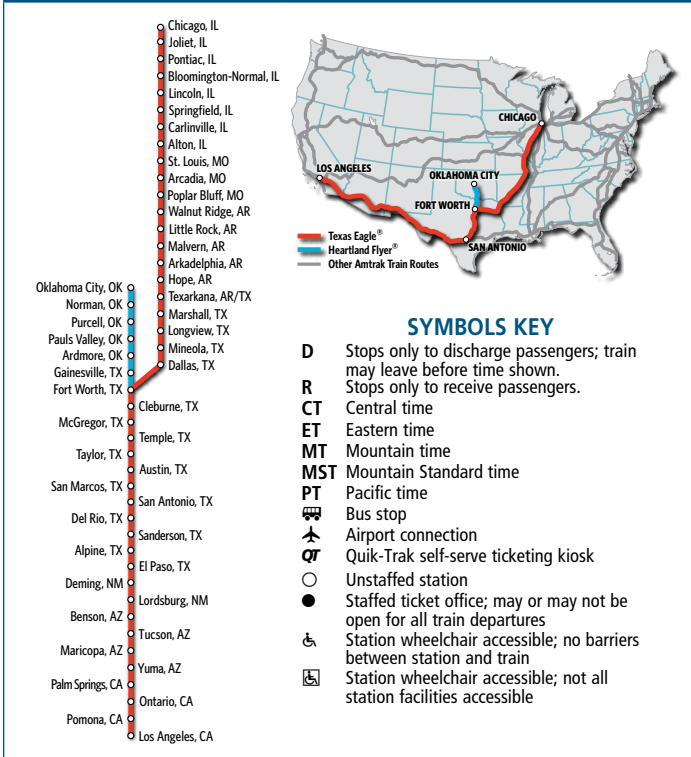

TEXAS EAGLE and HEARTLAND FLYER ROUTE MAP and SYMBOLS

Connecting Local Services

Dallas-Fort Worth Metroplex

Dallas Area Rapid Transit (DART) operates bus and light rail service in Dallas, with a light rail hub at Dallas Union Station. (214) 979-1111, www.dart.org.

Fort Worth Transportation Authority (Trinity Metro) operates bus service from its hub at Fort Worth Central Station (Amtrak station). (817) 215-8600, ridetrinitymetro.org.

TEXRail operates daily, hourly, local train service from Fort Worth Central station to Dallas-Fort Worth International Airport (Terminal B), (817) 215-8600, ridetrinitymetro.org.

Trinity Railway Express is a cooperative effort of DART and Trinity Metro, providing commuter rail service, Monday through Saturday, between Fort Worth and Dallas Amtrak stations. Intermediate stations include Richland Hills, Irving and a free shuttle bus from CentrePort station to Dallas - Ft. Worth International Airport.

Extend your trip on the *Heartland Flyer* to Oklahoma City! Call DART or Trinity Metro for more information or visit trinityrailwayexpress.org.

San Antonio-McAllen Harlingen-Brownsville

Connecting intercity bus service by Valley Transit is available between San Antonio (Greyhound Station) to McAllen, Harlingen and Brownsville.

MetroLink

MetroLink operates light rail local service with branches serving St. Louis, East Saint Louis and Belleville, Illinois, and Lambert-St. Louis International Airport. Board at Civic Center Station, adjacent to Amtrak. For information call (314) 982-1400 or visit www.metrostlouis.org.

Thruway Connections

Madison • Rockford • Chicago

(Van Galder-en route transfers may be necessary)

8970	Mile	▼	Thruway Number	Symbol	▲	8965
8 30A	0	Dp	Madison, WI -Univ. of Wisconsin/ Wisconsin Historical Society -Dutch Mill Park & Ride	○	Ar	8 45P
8 45A	6	↓	Janesville, WI	○	↑	8 30P
9 30A	35	↓	South Beloit, IL	○	↑	7 55P
9 55A	48	↓	Rockford, IL	○	Ar	7 15P
10 20A	65	Dp	Chicago, IL-Union Station (CT)	●♿QT	Dp	5 00P

Davenport • Galesburg • Peoria • Bloomington • Champaign • Indianapolis

8890	8892	Mile	▼	Thruway Number	Symbol	▲	8893	8895
Daily	Daily			Days of Operation			Daily	Daily
	4 00P	0	Dp	Davenport, IA (CT)	○	Ar		6 40P
	4 10P	2	↓	Rock Island, IL -Augustana College	○	Ar		6 35P
	4 20P	9	↓	Moline, IL	○	Ar		6 30P
1 25P	5 05P	45	↓	Galesburg, IL -Amtrak Station	●♿QT	Ar	11 35A	5 30P
2 30P	6 15P	94	↓	Peoria, IL ✈	○♿	Dp	10 40A	4 40P
3 20P	7 15P	133	↓	Bloomington-Normal, IL	●♿QT	Dp	9 45A	3 40P
4 15P	8 15P	187	Ar	Champaign-Urbana, IL	●♿QT	Dp	8 30A	2 35P
4 20P	8 20P		Dp	Danville, IL (CT)	○	Ar	8 20A	2 10P
	9 05P	221	Dp	Indianapolis, IN (ET)	●♿QT	Dp	7 15A	12 50P
7 30P	11 25P	314	Ar					

Galesburg • Springfield

5521	Mile	▼	Thruway Number	Symbol	▲	5522
2 15P	0	Dp	Galesburg, IL-Amtrak Station (CT)	●♿QT	Ar	1 30P
3 10P	49	Dp	Peoria, IL ✈	○♿	Dp	12 30P
4 30P	119	Ar	Springfield, IL-Amtrak Station (CT)	●♿	Dp	11 15A

Longview • Houston • Galveston