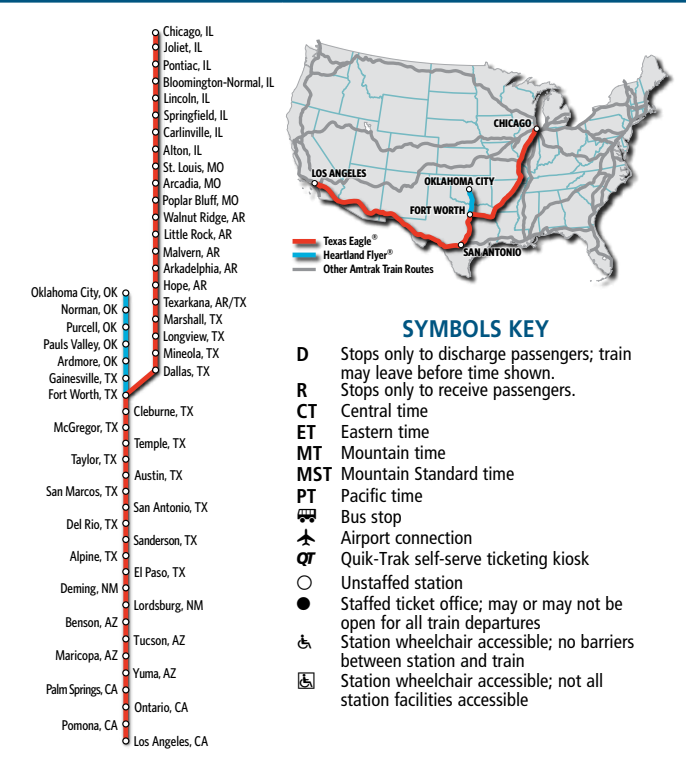

Overnight train

Possible Texas Eagle Schedule Change

The Texas Eagle schedule is subject to change between Chicago and San Antonio. Visit Amtrak.com or call 1-800-USA-RAIL to confirm schedules for your anticipated travel date.

Service between Chicago and San Antonio

The Texas Eagle serves all stations between Chicago and San Antonio daily. Through service west of San Antonio operates tri-weekly, departing Chicago, Poplar Bluff and intermediate stations on Sundays, Tuesdays and Fridays. Eastbound trains departing Los Angeles on Sunday, Wednesday and Friday arrive stations San Antonio-Little Rock on Tuesday, Friday and Sunday, and stations Walnut Ridge-Chicago on Wednesday, Saturday and Monday.

TEXAS EAGLE®

serving **CHICAGO - ST. LOUIS - LITTLE ROCK - DALLAS - FORT WORTH - SAN ANTONIO - LOS ANGELES** and intermediate stations

Effective March 10, 2019

Amtrak.com
1-800-USA-RAIL

TEXAS EAGLE and HEARTLAND FLYER ROUTE MAP and SYMBOLS

Fort Worth Transportation Authority (Trinity Metro) operates bus service from its hub at Fort Worth's TEXRail (Amtrak station). (817) 215-8600, ridetrinitymetro.org.

Trinity Railway Express is a cooperative effort of DART and Trinity Metro, providing commuter rail service, Monday through Saturday, between Fort Worth and Dallas Amtrak stations. Intermediate stations include Richland Hills, Irving and a free shuttle bus from CentrePort station to Dallas - Ft. Worth International Airport.