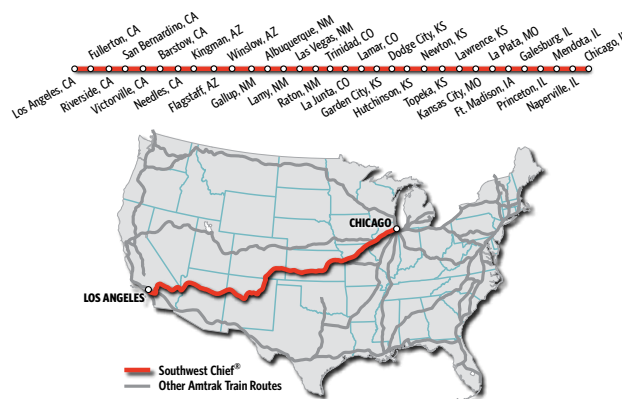

All Amtrak services and stations are non-smoking.

Trails and Rails Program: In cooperation with the National Park Service, volunteer rangers provide on board narratives between May and September on selected days on parts of this route. Visit nps.gov/trailsandrails and amtrakparks.com.

Carry-On Pet Program

Amtrak.com Pets Animals A small cat or dog in a pet carrier may be carried on *Southwest Chief* trains with reservations required. Reservations can be made at a staffed station or visit the website for complete information.

SOUTHWEST CHIEF ROUTE MAP and SYMBOLS

SYMBOLS KEY

- **D** Stops only to discharge passengers; train may leave before time shown.
- **R** Stops only to receive passengers.
- **CT** Central time
- **MT** Mountain time
- **MST** Mountain Standard time
- **PT** Pacific time
- Bus stop
- Airport connection
- Quik-Trak self-serve ticketing kiosk
- Unstaffed station
- Staffed ticket office; may or may not be open for all train departures
- Host station. See left.
- Station wheelchair accessible; no barriers between station and train
- Station wheelchair accessible; not all stations facilities accessible

SHADING KEY

Overnight train

See page 2-3 for Thruway Connections.

Rail Runner Commuter Rail Service

Belen–Albuquerque–Santa Fe

For information call (866) 795-7245 or visit www.nmtrainrunner.com.

Station Hosts

Kansas Station Hosts. Volunteer station hosts assist passengers with schedules, boarding and general inquiries at Dodge City, KS.