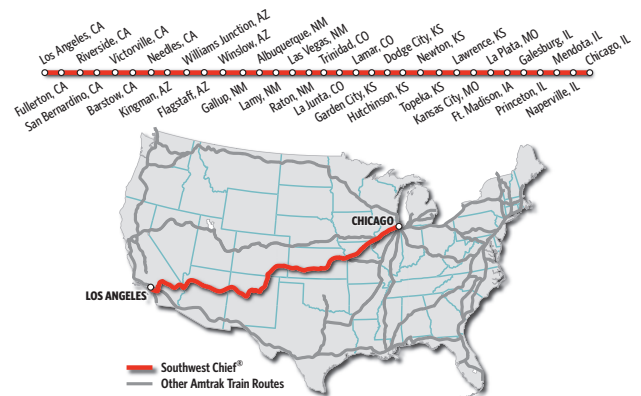

All Amtrak services and stations are non-smoking.

Trails and Rails Program: In cooperation with the National Park Service, volunteer rangers provide on board narratives between May and September on selected days on parts of this route. Visit nps.gov/trailsandrails and amtrakparks.com.

Carry-On Pet Program

Amtrak.com Pets Animals A small cat or dog in a pet carrier may be carried on *Southwest Chief* trains with reservations required. Reservations can be made at a staffed station or visit the website for complete information.

SOUTHWEST CHIEF ROUTE MAP and SYMBOLS

SYMBOLS KEY

- **D** Stops only to discharge passengers; train may leave before time shown.
- **R** Stops only to receive passengers.
- **CT** Central time
- **MT** Mountain time
- **MST** Mountain Standard time
- **PT** Pacific time
- **✈** Bus stop
- **✈** Airport connection
- **QT** Quik-Trak self-serve ticketing kiosk
- **○** Unstaffed station
- **●** Staffed ticket office; may or may not be open for all train departures
- **■** Host station. See left.
- **♿** Station wheelchair accessible; no barriers between station and train
- **♿** Station wheelchair accessible; not all stations facilities accessible

SHADING KEY

Overnight train

See page 2-3 for Thruway Connections.

Rail Runner Commuter Rail Service

Belen–Albuquerque–Santa Fe

For information call (866) 795-7245 or visit www.nmrailrunner.com.

Station Hosts

Kansas Station Hosts. Volunteer station hosts assist passengers with schedules, boarding and general inquiries at Dodge City, KS.