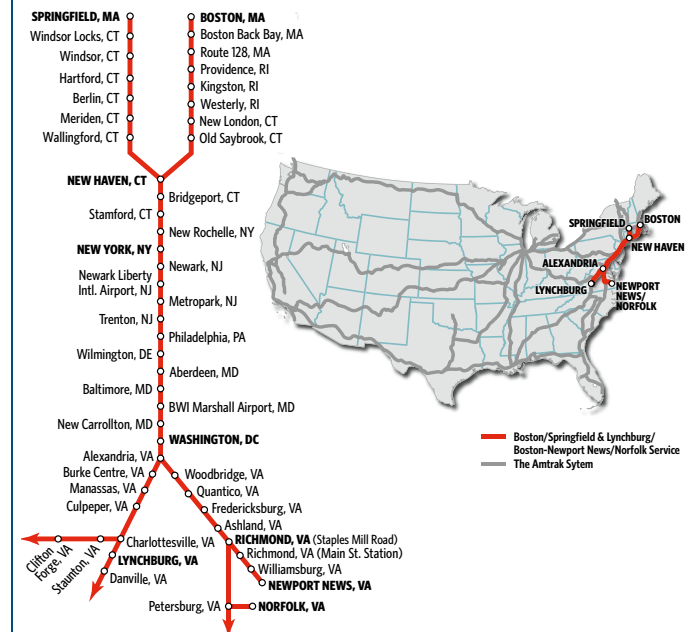

Effective JUNE 9, 2014

VIRGINIA SERVICE

connecting
the **NORTHEAST** *and* **MID-ATLANTIC**

.....

BOSTON - NEW YORK - WASHINGTON DC
CHARLOTTESVILLE - LYNCHBURG - RICHMOND
NEWPORT NEWS - NORFOLK
and intermediate stations

**THIS TIMETABLE SHOWS ALL AMTRAK THROUGH SERVICE TO STATIONS
BETWEEN BOSTON, MA, AND**

LYNCHBURG, NEWPORT NEWS AND NORFOLK, VA

*Also see timetable Form W2 or Form W4
for complete Boston to New York and Washington DC schedules.*

Smoking is prohibited.

For additional information about schedules and services, visit Amtrak.com or call 1-800-USA-RAIL.

Connecting Local Services

Smart Way Connector

Shuttle bus service between Roanoke and Lynchburg is now available, with free parking at Roanoke Civic Center, \$4 fares payable on board, and schedules synchronized with trains at Lynchburg. Call (540) 982-2222 or visit www.smartwaybus.com for information.

BOSTON and VIRGINIA ROUTE MAP and SYMBOLS

DOWNTIME

COURTESY OF AMTRAK

No traffic. No hassle.
And plenty of legroom.
Simply the best way
to unwind while you
travel from Virginia
to the Northeast.

#TakeTheTrain / AmtrakVA.com