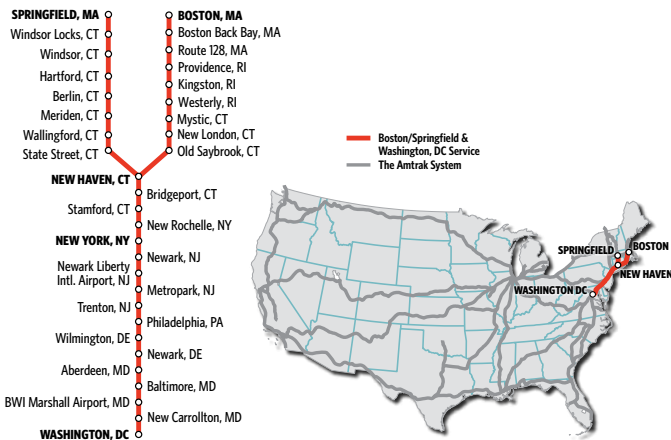

NORTHEAST CORRIDOR

serving **BOSTON - PROVIDENCE - SPRINGFIELD - HARTFORD - NEW HAVEN - NEW YORK - WASHINGTON, DC** and intermediate stations

Effective July 13, 2019

Amtrak.com
1-800-USA-RAIL

BOSTON and WASHINGTON DC ROUTE MAP and SYMBOLS

Connecting Local Services

Boston

Massachusetts Bay Transportation Authority (commuter rail, subway, light rail & bus): (617) 222-3200 or (800) 392-6100; www.mbta.com

New Haven

Shore Line East (commuter rail): in Connecticut (800) ALL-RIDE; outside Connecticut (203) 777-RIDE; www.shorelineeast.com
Connecticut Transit (bus service): (203) 624-0151

New York

Metro-North Railroad: (800) 638-7646 or (212) 532-4900; www.mta.info
Long Island Rail Road (LIRR) (commuter rail): (718) 217-LIRR; www.mta.info
NJ TRANSIT (commuter rail & bus): (973) 275-5555; www.NJtransit.com
New York City Transit (subway & bus): (718) 330-1234; www.mta.info

Newark

NJ TRANSIT (commuter rail, subway & bus): (973) 275-5555; www.NJtransit.com
Port Authority Trans-Hudson Corporation (PATH) (subway): (800) 234-PATH; www.panynj.gov/path

Philadelphia

Southeastern Pennsylvania Transportation Authority (SEPTA) (commuter rail, light rail, subway & bus): (215) 580-7800; www.septa.org

Wilmington

DART First State (DART) (commuter rail & bus); 1-800-652-DART; www.DartFirstState.com

Baltimore

MARC (commuter rail): (800) 325-RAIL; www.mtmaryland.com
Maryland Transit Administration (MTA) (bus, light rail & subway): in the Baltimore metropolitan area: (800) 543-9809; other areas: (410) 539-5000; www.mtmaryland.com

Washington

MARC (commuter rail): (800) 325-RAIL; www.mtmaryland.com
Virginia Railway Express (commuter rail): (800) RIDE-VRE; www.vre.org
Metrail & Metrobus (subway & bus): (202) 637-7000; www.wmata.com

Carry-On Pet Program

Amtrak.com Pets Animals A small cat or dog in a pet carrier may be carried on *Northeast Corridor* trains with reservations required. Reservations can be made at a staffed station or visit the website for complete information.

Additional Northeast Corridor Stations

The following stations are also served, a change of trains is required: New Brunswick, NJ; Princeton Junction, NJ; Cornwells Heights, PA; North Philadelphia, PA; Newark, DE and Aberdeen, MD.

Airport Connections

Newark Liberty International Airport

Convenient transfers between Amtrak Newark Liberty International Airport station and airline terminals via AirTrain.

Philadelphia International Airport

Convenient transfers between Gray 30th Street station and airline terminals via SEPTA Airport Line trains.

Wilmington New Castle Airport

Convenient transfers between the Amtrak Station Wilmington and the airline terminal at the Wilmington New Castle Airport via DART bus 22.

BWI Thurgood Marshall Airport

Convenient transfers between Amtrak station and airline terminals via free shuttle bus.

Amtrak 30th Street Station-Center City Rail Transfer