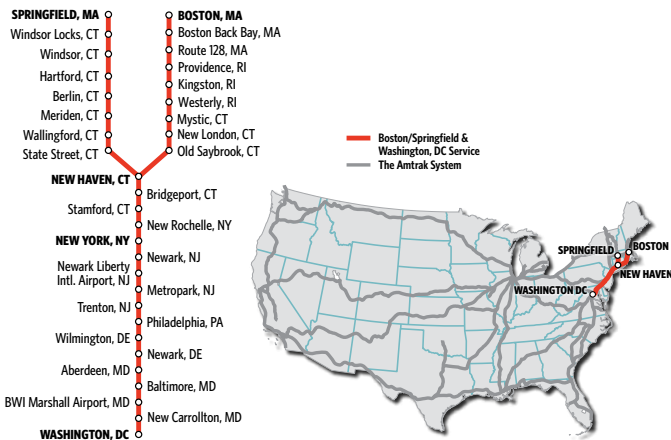

- Van/Car service available from Kingston, RI station to Newport, RI. Reservations required. Call (401) 295-1100 for information and reservations.
- Seasonal shuttle service from Kingston, R.I. train station to Quonset Point, R.I. Operated by Martha's Vineyard Fast Ferry to connect with ferry boats. Reservations required. Call (401) 295-4040 or visit www.vineyardfastferry.com for information and reservations.

* Connecting Train 412 operates Mo-Th only.

All Amtrak services and stations are non-smoking.

SHADING KEY

Acela Express Daytime train Connecting train

THIS TIMETABLE SHOWS ALL AMTRAK SERVICE FROM BOSTON OR SPRINGFIELD TO POINTS NEW YORK THROUGH WASHINGTON, DC. Also see Timetable Form W02 for complete New York and Philadelphia to Washington, DC schedules, and Timetable Form W06 for service to Virginia locations.

NORTHEAST CORRIDOR

serving **BOSTON - PROVIDENCE - SPRINGFIELD - HARTFORD - NEW HAVEN - NEW YORK - WASHINGTON, DC** and intermediate stations

Effective June 30, 2019

Amtrak.com
1-800-USA-RAIL

BOSTON and WASHINGTON DC ROUTE MAP and SYMBOLS