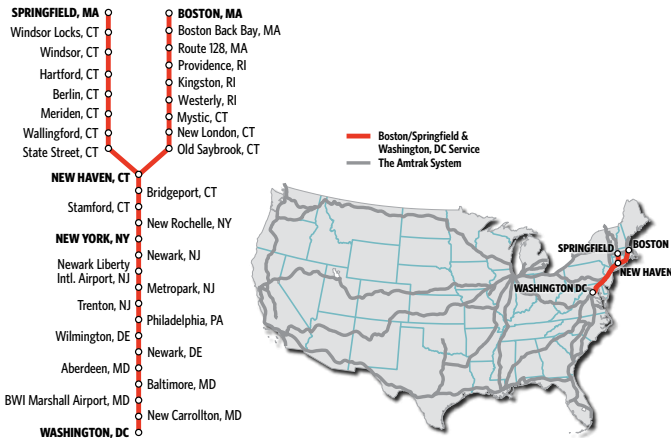

NORTHEAST CORRIDOR

serving **BOSTON - PROVIDENCE - SPRINGFIELD - HARTFORD - NEW HAVEN - NEW YORK - WASHINGTON, DC** and intermediate stations

Amtrak.com
1-800-USA-RAIL

BOSTON and WASHINGTON DC ROUTE MAP and SYMBOLS

SYMBOLS KEY

D Stops only to discharge passengers; train may leave before time shown.	○ Unstaffed station
L Stops to receive and discharge passengers; train may leave before time shown.	● Staffed Station with ticket office; may or may not be open for all train departures
R Stops only to receive passengers.	♿ Station wheelchair accessible; no barriers between station and train.
Thruway Bus stop	♿ Station wheelchair accessible; not all station facilities accessible.
Airport connection	
Ferry connection	
Quik-Trak self-serve ticketing kiosk	

Connecting Local Services

Boston

Massachusetts Bay Transportation Authority (commuter rail, subway, light rail & bus): (617) 222-3200 or (800) 392-6100; www.mbta.com

New Haven

Shore Line East (commuter rail): in Connecticut (800) ALL-RIDE; outside Connecticut (203) 777-RIDE; www.shorelineeast.com
Connecticut Transit (bus service): (203) 624-0151

New York

Metro-North Railroad: (800) 638-7646 or (212) 532-4900; www.mta.info
Long Island Rail Road (LIRR) (commuter rail): (718) 217-LIRR; www.mta.info
NJ TRANSIT (commuter rail & bus): (973) 275-5555; www.NJtransit.com
New York City Transit (subway & bus): (718) 330-1234; www.mta.info

Newark

NJ TRANSIT (commuter rail, subway & bus): (973) 275-5555; www.NJtransit.com
Port Authority Trans-Hudson Corporation (PATH) (subway): (800) 234-PATH; www.panynj.gov/path

Philadelphia

Southeastern Pennsylvania Transportation Authority (SEPTA) (commuter rail, light rail, subway & bus): (215) 580-7800; www.septa.org

Wilmington

DART First State (DART) (commuter rail & bus); 1-800-652-DART; www.DartFirstState.com

Baltimore

MARC (commuter rail): (800) 325-RAIL; www.mtmaryland.com
Maryland Transit Administration (MTA) (bus, light rail & subway): in the Baltimore metropolitan area: (800) 543-9809; other areas: (410) 539-5000; www.mtmaryland.com

Washington

MARC (commuter rail): (800) 325-RAIL; www.mtmaryland.com
Virginia Railway Express (commuter rail): (800) RIDE-VRE; www.vre.org
Metrail & Metrobus (subway & bus): (202) 637-7000; www.wmata.com

Carry-On Pet Program

Amtrak.com Pets Animals A small cat or dog in a pet carrier may be carried on *Northeast Corridor* trains with reservations required. Reservations can be made at a staffed station or visit the website for complete information.

Additional Northeast Corridor Stations

The following stations are also served, a change of trains is required: New Brunswick, NJ; Princeton Junction, NJ; Cornwells Heights, PA; North Philadelphia, PA; Newark, DE and Aberdeen, MD.

Airport Connections

Newark Liberty International Airport

Convenient transfers between Amtrak Newark Liberty International Airport station and airline terminals via AirTrain.

Philadelphia International Airport

Convenient transfers between Gray 30th Street station and airline terminals via SEPTA Airport Line trains.