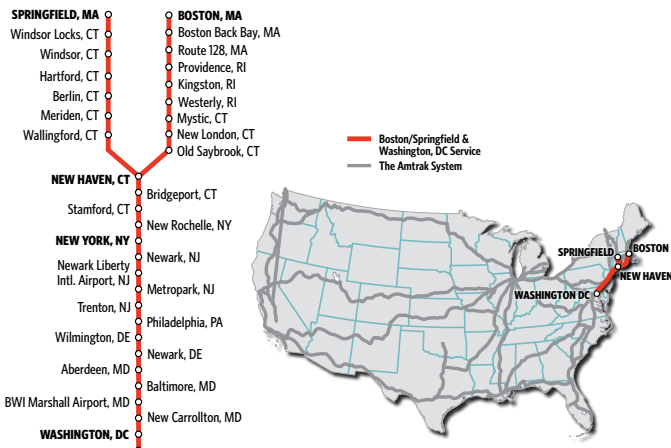

Service between Springfield and New Haven is financed primarily through funds made available by the Connecticut Department of Transportation and the Massachusetts Department of Transportation.

THIS TIMETABLE SHOWS ALL AMTRAK SERVICE FROM BOSTON OR SPRINGFIELD TO POINTS NEW YORK THROUGH WASHINGTON, DC. Also see Timetable Form W02 for complete New York and Philadelphia to Washington, DC schedules, and Timetable Form W06 for service to Virginia locations.

All Amtrak services and stations are non-smoking.

SHADING KEY

Acela Express Daytime train Connecting train

See pages 9-12 for Route Map, Symbols Key, Thruway Connections, Connecting Local Services, Airport Connections and other amenities along the Northeast Corridor.

NORTHEAST CORRIDOR

serving **BOSTON - PROVIDENCE - SPRINGFIELD - HARTFORD - NEW HAVEN - NEW YORK - WASHINGTON, DC** and intermediate stations

Effective June 9, 2018

Amtrak.com
1-800-USA-RAIL

BOSTON and WASHINGTON DC ROUTE MAP and SYMBOLS