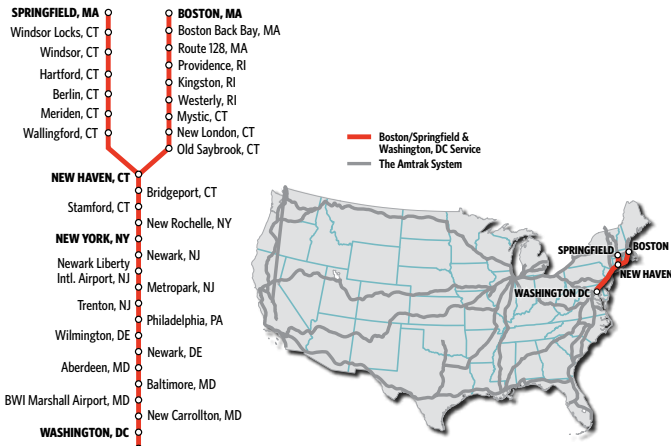

NORTHEAST CORRIDOR

serving **BOSTON - PROVIDENCE - SPRINGFIELD - HARTFORD - NEW HAVEN - NEW YORK - WASHINGTON, DC** and intermediate stations

Amtrak.com
1-800-USA-RAIL

BOSTON and WASHINGTON DC ROUTE MAP and SYMBOLS

SYMBOLS KEY

D Stops only to discharge passengers; train may leave before time shown.	○ Unstaffed station
L Stops to receive and discharge passengers; train may leave before time shown.	● Staffed Station with ticket office; may or may not be open for all train departures
R Stops only to receive passengers.	♿ Station wheelchair accessible; no barriers between station and train.
Thruway Bus stop	♿ Station wheelchair accessible; not all station facilities accessible.
Airport connection	
Ferry connection	
Quik-Trak self-serve ticketing kiosk	

Carry-On Pet Program

Amtrak.com Pets Animals A small cat or dog in a pet carrier may be carried on *Northeast Corridor* trains with reservations required. Reservations can be made at a staffed station or visit the website for complete information.

Additional Northeast Corridor Stations

The following stations are also served, a change of trains is required: New Brunswick, NJ; Princeton Junction, NJ; Cornwells Heights, PA; North Philadelphia, PA; Newark, DE and Aberdeen, MD.

Airport Connections

Newark Liberty International Airport

Convenient transfers between Amtrak Newark Liberty International Airport station and airline terminals via AirTrain.

Philadelphia International Airport

Convenient transfers between 30th Street station and airline terminals via SEPTA Airport Line trains.

Wilmington New Castle Airport

Convenient transfers between the Amtrak Station Wilmington and the airline terminal at the Wilmington New Castle Airport via DART bus 22.

BWI Thurgood Marshall Airport

Convenient transfers between Amtrak station and airline terminals via free shuttle bus.

Connecting Local Services

Boston

Massachusetts Bay Transportation Authority (commuter rail, subway, light rail & bus): (617) 222-3200 or (800) 392-6100; www.mbta.com

New Haven

Shore Line East (commuter rail): in Connecticut (800) ALL-RIDE; outside Connecticut (203) 777-RIDE; www.shorelineeast.com
Connecticut Transit (bus service): (203) 624-0151

New York

Metro-North Railroad: (800) 638-7646 or (212) 532-4900; www.mta.info
Long Island Rail Road (LIRR) (commuter rail): (718) 217-LIRR; www.mta.info
NJ TRANSIT (commuter rail & bus): (973) 275-5555; www.NJtransit.com
New York City Transit (subway & bus): (718) 330-1234; www.mta.info

Newark

NJ TRANSIT (commuter rail, subway & bus): (973) 275-5555; www.NJtransit.com
Port Authority Trans-Hudson Corporation (PATH) (subway): (800) 234-PATH; www.panynj.gov/path

Philadelphia

Southeastern Pennsylvania Transportation Authority (SEPTA) (commuter rail, light rail, subway & bus): (215) 580-7800; www.septa.org

Wilmington

DART First State (DART) (commuter rail & bus); 1-800-652-DART; www.DartFirstState.com

Baltimore