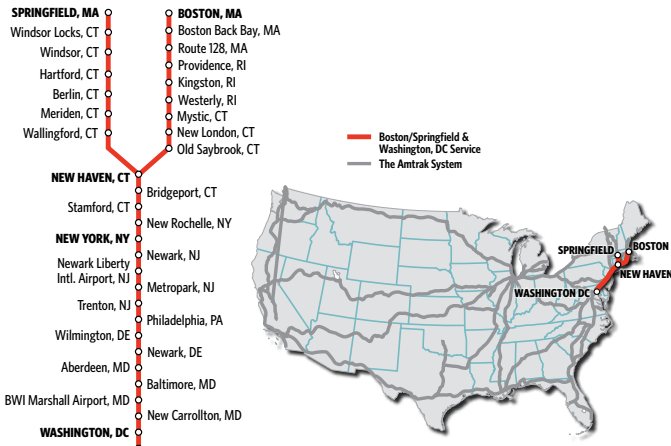

Service between Springfield and New Haven is financed primarily through funds made available by the Connecticut Department of Transportation and the Massachusetts Department of Transportation.

THIS TIMETABLE SHOWS ALL AMTRAK SERVICE FROM BOSTON OR SPRINGFIELD TO POINTS NEW YORK THROUGH WASHINGTON, DC. Also see Timetable Form W02 for complete New York and Philadelphia to Washington, DC schedules, and Timetable Form W06 for service to Virginia locations.

All Amtrak services and stations are non-smoking.

SHADING KEY		
Acela Express	Daytime train	Connecting train

See pages 9-12 for Route Map, Symbols Key, Thruway Connections, Connecting Local Services, Airport Connections and other amenities along the Northeast Corridor.

NORTHEAST CORRIDOR

serving **BOSTON - PROVIDENCE - SPRINGFIELD - HARTFORD - NEW HAVEN - NEW YORK - WASHINGTON, DC** and intermediate stations

Amtrak.com
1-800-USA-RAIL

BOSTON and WASHINGTON DC ROUTE MAP and SYMBOLS