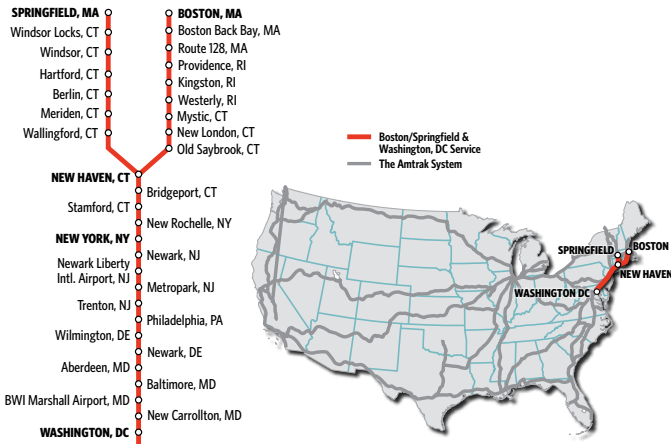

NORTHEAST CORRIDOR

serving **BOSTON - PROVIDENCE - SPRINGFIELD - HARTFORD - NEW HAVEN - NEW YORK - WASHINGTON, DC** and intermediate stations

Effective December 19, 2017

Amtrak.com
1-800-USA-RAIL

BOSTON and WASHINGTON DC ROUTE MAP and SYMBOLS

SYMBOLS KEY

D Stops only to discharge passengers; train may leave before time shown.	○ Unstaffed station
L Stops to receive and discharge passengers; train may leave before time shown.	● Staffed Station with ticket office; may or may not be open for all train departures
R Stops only to receive passengers.	♿ Station wheelchair accessible; no barriers between station and train.
Thruway Bus stop	♿ Station wheelchair accessible; not all station facilities accessible.
Airport connection	
Ferry connection	
Quik-Trak self-serve ticketing kiosk	

Carry-On Pet Program

Amtrak.com Pets Animals A small cat or dog in a pet carrier may be carried on *Northeast Corridor* trains with reservations required. Reservations can be made at a staffed station or visit the website for complete information.

Additional Northeast Corridor Stations

The following stations are also served, a change of trains is required: New Brunswick, NJ; Princeton Junction, NJ; Cornwells Heights, PA; North Philadelphia, PA; Newark, DE and Aberdeen, MD.

Airport Connections

Newark Liberty International Airport

Convenient transfers between Amtrak Newark Liberty International Airport station and airline terminals via AirTrain.

Philadelphia International Airport

Convenient transfers between 30th Street station and airline terminals via SEPTA Airport Line trains.

Wilmington New Castle Airport

Convenient transfers between the Amtrak Station Wilmington and the airline terminal at the Wilmington New Castle Airport via DART bus 22.

BWI Thurgood Marshall Airport

Convenient transfers between Amtrak station and airline terminals via free shuttle bus.

THIS TIMETABLE SHOWS ALL AMTRAK SERVICE FROM BOSTON OR SPRINGFIELD TO POINTS NEW YORK THROUGH WASHINGTON, DC. Also see Timetable Form W02 for complete New York and Philadelphia to Washington, DC schedules, and Timetable Form W06 for service to Virginia locations.

Connecting Local Services

Boston

Massachusetts Bay Transportation Authority (commuter rail, subway, light rail & bus): (617) 222-3200 or (800) 392-6100; www.mbta.com

New Haven

Shore Line East (commuter rail): in Connecticut (800) ALL-RIDE; outside Connecticut (203) 777-RIDE; www.shorelineeast.com
Connecticut Transit (bus service): (203) 624-0151

New York

Metro-North Railroad: (800) 638-7646 or (212) 532-4900; www.mta.info
Long Island Rail Road (LIRR) (commuter rail): (718) 217-LIRR; www.mta.info
NJ TRANSIT (commuter rail & bus): (973) 275-5555; www.NJtransit.com
New York City Transit (subway & bus): (718) 330-1234; www.mta.info

Newark

NJ TRANSIT (commuter rail, subway & bus): (973) 275-5555; www.NJtransit.com
Port Authority Trans-Hudson Corporation (PATH) (subway): (800) 234-PATH; www.panynj.gov/path

Philadelphia

Southeastern Pennsylvania Transportation Authority (SEPTA) (commuter rail, light rail, subway & bus): (215) 580-7800; www.septa.org

Wilmington