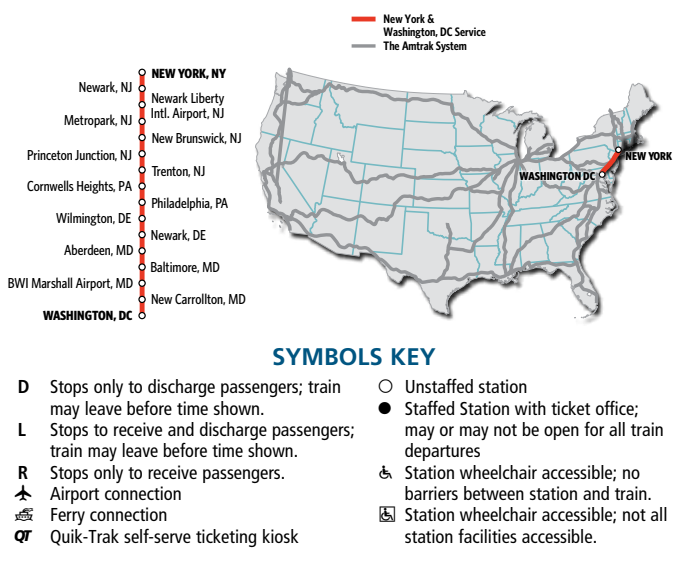

NORTHEAST CORRIDOR

serving **NEW YORK - NEWARK - TRENTON - PHILADELPHIA - WILMINGTON - BALTIMORE - WASHINGTON, DC** and intermediate stations

Amtrak.com
1-800-USA-RAIL

NEW YORK and WASHINGTON DC ROUTE MAP and SYMBOLS

Connecting Local Services

New York

Metro-North Railroad: (800) 638-7646 or (212) 532-4900; www.mta.info
Long Island Rail Road (LIRR) (commuter rail): (718) 217-LIRR; www.mta.info
NJ TRANSIT (commuter rail & bus): (973) 275-5555; www.njtransit.com
New York City Transit (subway & bus): (718) 330-1234; www.mta.info

Newark

NJ TRANSIT (commuter rail, subway & bus): (973) 275-5555; www.njtransit.com
Port Authority Trans-Hudson Corporation (PATH) (subway): (800) 234-PATH; www.panynj.gov/path

Philadelphia

Southeastern Pennsylvania Transportation Authority (SEPTA) (commuter rail, light rail, subway & bus): (215) 580-7800; www.septa.org

Wilmington

DART First State (DART) (commuter rail & bus); 1-800-652-DART; www.DartFirstState.com

Baltimore

MARC (commuter rail): (800) 325-RAIL; www.mtmaryland.com
Maryland Transit Administration (MTA) (bus, light rail & subway): in the Baltimore metropolitan area: (800) 543-9809; other areas: (410) 539-5000; www.mtmaryland.com

Washington

MARC (commuter rail): (800) 325-RAIL; www.mtmaryland.com
Virginia Railway Express (commuter rail): (800) RIDE-VRE; www.vre.org
Metro rail & Metrobus (subway & bus): (202) 637-7000; www.wmata.com

Airport Connections

Newark Liberty International Airport

Convenient transfers between Amtrak Newark Liberty International Airport station and airline terminals via AirTrain.

Philadelphia International Airport

Convenient transfers between 30th Street station and airline terminals via SEPTA Airport Line trains.

Wilmington New Castle Airport

Convenient transfers between the Amtrak Station Wilmington and the airline terminal at the Wilmington New Castle Airport via DART bus 22.

BWI Thurgood Marshall Airport

Convenient transfers between Amtrak station and airline terminals via free shuttle bus.

Amtrak 30th Street Station-Center City Rail Transfer

Amtrak tickets to and from Philadelphia are honored for a transfer between Gray 30th Street Station (Upper Level platforms) and either Suburban Station or Jefferson Station (Pennsylvania Convention Center) via the frequent commuter rail service operated by SEPTA. Your Amtrak ticket, ticket receipt or eTicket travel document must be presented to the SEPTA conductor and remain visible while on board. For additional details, call SEPTA at (215) 580-7800.

Carry-On Pet Program

A small cat or dog in a pet carrier may be carried aboard many *Northeast Corridor* trains (pets not permitted on *Keystone Service* or *Pennsylvanian* trains, nor on weekday *Acela* services). Reservations are required, and some restrictions apply. Visit Amtrak.com/pets for details.

BayRunner Service

BayRunner service operates hourly between BWI Marshall Airport, MD Rail Station and the Frederick, MD Transit Center.

LINKS FOR DETAILED SERVICE INFORMATION