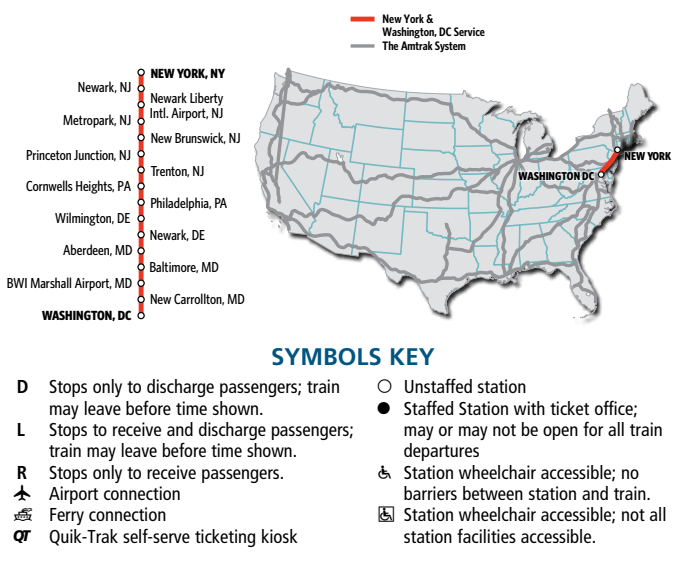

NORTHEAST CORRIDOR

serving **NEW YORK - NEWARK - TRENTON - PHILADELPHIA - WILMINGTON - BALTIMORE - WASHINGTON, DC** and intermediate stations

Amtrak.com
1-800-USA-RAIL

NEW YORK and WASHINGTON DC ROUTE MAP and SYMBOLS

Connecting Local Services

New York

Metro-North Railroad: (800) 638-7646 or (212) 532-4900; www.mta.info
Long Island Rail Road (LIRR) (commuter rail): (718) 217-LIRR; www.mta.info
NJ TRANSIT (commuter rail & bus): (973) 275-5555; www.njtransit.com
New York City Transit (subway & bus): (718) 330-1234; www.mta.info

Newark

NJ TRANSIT (commuter rail, subway & bus): (973) 275-5555; www.njtransit.com
Port Authority Trans-Hudson Corporation (PATH) (subway): (800) 234-PATH; www.panynj.gov/path

Philadelphia

Southeastern Pennsylvania Transportation Authority (SEPTA) (commuter rail, light rail, subway & bus): (215) 580-7800; www.septa.org

Wilmington

DART First State (DART) (commuter rail & bus); 1-800-652-DART; www.DartFirstState.com

Baltimore

MARC (commuter rail): (800) 325-RAIL; www.mtmaryland.com
Maryland Transit Administration (MTA) (bus, light rail & subway): in the Baltimore metropolitan area: (800) 543-9809; other areas: (410) 539-5000; www.mtmaryland.com

Washington

MARC (commuter rail): (800) 325-RAIL; www.mtmaryland.com
Virginia Railway Express (commuter rail): (800) RIDE-VRE; www.vre.org
Metro rail & Metrobus (subway & bus): (202) 637-7000; www.wmata.com

Airport Connections

Newark Liberty International Airport

Convenient transfers between Amtrak Newark Liberty International Airport station and airline terminals via AirTrain.

Philadelphia International Airport

Convenient transfers between 30th Street station and airline terminals via SEPTA Airport Line trains.

Wilmington New Castle Airport

Convenient transfers between the Amtrak Station Wilmington and the airline terminal at the Wilmington New Castle Airport via DART bus 22.

BWI Thurgood Marshall Airport

Convenient transfers between Amtrak station and airline terminals via free shuttle bus.

Amtrak 30th Street Station-Center City Rail Transfer

Amtrak tickets to and from Philadelphia are honored for a transfer between Gray 30th Street Station (Upper Level platforms) and either Suburban Station or Jefferson Station (Pennsylvania Convention Center) via the frequent commuter rail service operated by SEPTA. Your Amtrak ticket, ticket receipt or eTicket travel document must be presented to the SEPTA conductor and remain visible while on board. For additional details, call SEPTA at (215) 580-7800.

Carry-On Pet Program

A small cat or dog in a pet carrier may be carried aboard many *Northeast Corridor* trains (pets not permitted on *Keystone Service* or *Pennsylvanian* trains, nor on weekday *Acela* services). Reservations are required, and some restrictions apply. Visit Amtrak.com/pets for details.

BayRunner Service

BayRunner service operates hourly between BWI Marshall Airport, MD Rail Station and the Frederick, MD Transit Center.

LINKS FOR DETAILED SERVICE INFORMATION