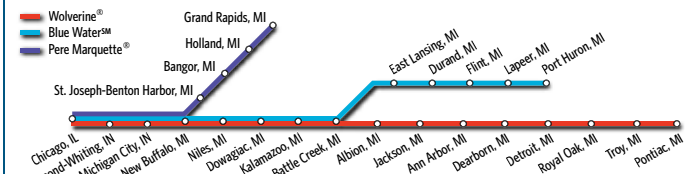

All Amtrak services and stations are non-smoking.

Trails and Rails Program: In cooperation with the National Park Service, volunteer rangers provide on board narratives between May and October on selected days on parts of these routes. Visit nps.gov/trailsandrails and amtraktoparks.com.

The Wolverine Service, Blue Water and Pere Marquette are financed primarily through funds made available by the Michigan State Department of Transportation.

Possible Michigan Service Delays

Wolverine and *Blue Water* schedules may be affected by major ongoing track work being performed between Kalamazoo and Dearborn. Visit Amtrak.com or call 1-800-USA-RAIL to confirm schedules for your anticipated travel period.

WOLVERINE SERVICE, BLUE WATER and PERE MARQUETTE ROUTE MAP and SYMBOLS

- A** Time Symbol for A.M.
- P** Time Symbol for P.M.
- D** Stops only to discharge passengers; train may leave before time shown.
- L** Stops to receive and discharge passengers; train may leave before time shown.
- R** Stops only to receive passengers.
- CT** Central time
- ET** Eastern time
- ♣** Bus stop
- ♣** Flag stop
- QT** Quik-Trak self-serve ticketing kiosk
- Unstaffed station
- Staffed ticket office; may or may not be open for all train departures
- ♣** Station wheelchair accessible; no barriers between station and train
- ♣** Station wheelchair accessible; not all station facilities accessible