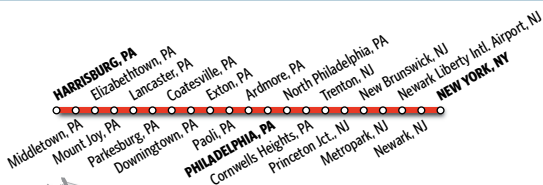

KEYSTONE SERVICE®

Effective November 11, 2019

serving **NEW YORK - PHILADELPHIA - LANCASTER - HARRISBURG**
and intermediate stations

Amtrak.com
1-800-USA-RAIL

Service on Keystone Service®

All trains are unreserved for local travel between Harrisburg, Philadelphia and intermediate points. Travel to or from other points requires reservations. All connecting trains require reservations.

- Ⓡ Coaches: Reservations required, except as shown in note above.
- Ⓞ Amtrak Quiet Car.
- Ⓜ Wi-Fi available.

All Amtrak services and stations are non-smoking.

Service on the Pennsylvanian™

- Ⓡ Coaches: Reservations required except for travel locally between Philadelphia, Harrisburg and intermediate points.
- Ⓛ Business class service available. Reservations required. For more information visit Amtrak.com/business-class.
- ☕ Café service. Table seating offering a variety of meals, snacks and beverages for sale. For more information, visit Amtrak.com/cafe.
- Ⓜ Wi-Fi available.

All Amtrak services and stations are non-smoking.

The *Keystone Service* and *Pennsylvanian* are financed primarily through funds made available by the Pennsylvania Department of Transportation.

KEYSTONE SERVICE ROUTE MAP and SYMBOLS

SYMBOLS KEY

A Time Symbol for A.M.	L Stops to receive and discharge passengers; train may leave before time shown.
N Time Symbol for Noon.	R Stops only to receive passengers.
P Time Symbol for P.M.	🚩 Flag stop
D Stops only to discharge passengers; train may leave before time shown.	🛒 Quik-Trak self-serve ticketing kiosk

During Severe Weather

On weekdays during periods of severe weather or other service disruptions, *Keystone Service* trains may operate on a special schedule. In this case, only the trains indicated by an (S) after the train number combined with the darker orange shading will operate. Check Amtrak.com or call 1-800-USA-RAIL to determine if the special schedule is in effect. Events on weekends and holidays should not affect normal schedules.

Connecting Local Services

New York

Metro-North Railroad: (800) 638-7646 or (212) 532-4900; www.mta.info
Long Island Rail Road (LIRR) (commuter rail): (718) 217-LIRR; www.mta.info
NJ TRANSIT (commuter rail & bus): (973) 275-5555; www.NJtransit.com
New York City Transit (subway & bus): (718) 330-1234; www.mta.info

Newark

NJ TRANSIT (commuter rail, subway & bus): (973) 275-5555; www.NJtransit.com
Port Authority Trans-Hudson Corporation (PATH) (subway): (800) 234-PATH; www.panynj.gov/path

Philadelphia

Southeastern Pennsylvania Transportation Authority (SEPTA) (commuter rail, light rail, subway & bus): (215) 580-7800; www.septa.org

Harrisburg-Carlisle-Hershey

Capital Area Transit operates service between Harrisburg and surrounding suburbs, including Carlisle and Hershey, and other destinations. Call (717) 238-8304 or visit cattransit.com for information.

Harrisburg-Gettysburg-York

Monday through Friday, rabbitransit operates service between Gettysburg and Harrisburg and between York and Harrisburg connecting at the Amtrak station in Harrisburg. Call (717) 846-7433 or visit www.rabbitransit.org/express for more information.

Airport Connections

Newark Liberty International Airport

Convenient transfers between Amtrak Newark Liberty International Airport station and airline terminals via AirTrain.

Philadelphia International Airport

Convenient transfers between Gray 30th Street Station and airline terminals via SEPTA Airport Line trains.

Amtrak 30th Street Station-Center City Rail Transfer

Amtrak tickets to and from Philadelphia are honored for a transfer between Gray 30th Street Station (Upper Level platforms) and either Suburban Station or Jefferson Station (Pennsylvania Convention Center) via the frequent commuter rail service operated by SEPTA. Your Amtrak ticket, ticket receipt or boarding pass must be presented to the SEPTA conductor and remain visible while on board. For additional details, call SEPTA at (215) 580-7800.

SERVICE ADJUSTMENTS DURING HOLIDAY PERIODS