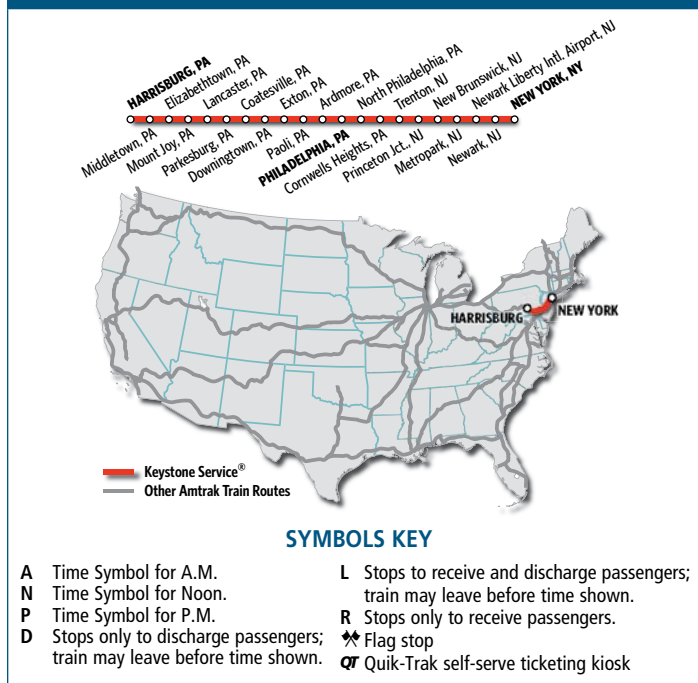

KEYSTONE SERVICE®

Effective September 23, 2019

serving **NEW YORK - PHILADELPHIA - LANCASTER - HARRISBURG**
and intermediate stations

Amtrak.com
1-800-USA-RAIL

Service on Keystone Service®

All trains are unreserved for local travel between Harrisburg, Philadelphia and intermediate points. Travel to or from other points requires reservations. All connecting trains require reservations.

- Ⓡ Coaches: Reservations required, except as shown in note above.
- Ⓞ Amtrak Quiet Car.
- Ⓜ Wi-Fi available.

All Amtrak services and stations are non-smoking.

Service on the Pennsylvanian™

- Ⓡ Coaches: Reservations required except for travel locally between Philadelphia, Harrisburg and intermediate points.
- Ⓚ Business class: Ticket price includes non-alcoholic beverages.
- ☕ Café: Sandwiches, snacks and beverages.
- Ⓜ Wi-Fi available.

All Amtrak services and stations are non-smoking.

The *Keystone Service* and *Pennsylvanian* are financed primarily through funds made available by the Pennsylvania Department of Transportation.

KEYSTONE SERVICE ROUTE MAP and SYMBOLS

Connecting Local Services

New York

Metro-North Railroad: (800) 638-7646 or (212) 532-4900; www.mta.info

Long Island Rail Road (LIRR) (commuter rail): (718) 217-LIRR; www.mta.info

NJ TRANSIT (commuter rail & bus): (973) 275-5555; www.NJtransit.com

New York City Transit (subway & bus): (718) 330-1234; www.mta.info

Newark

NJ TRANSIT (commuter rail, subway & bus): (973) 275-5555; www.NJtransit.com

Port Authority Trans-Hudson Corporation (PATH) (subway): (800) 234-PATH; www.panynj.gov/path

Philadelphia

Southeastern Pennsylvania Transportation Authority (SEPTA) (commuter rail, light rail, subway & bus): (215) 580-7800; www.septa.org

Harrisburg-Carlisle-Hershey

Capital Area Transit operates service between Harrisburg and surrounding suburbs, including Carlisle and Hershey, and other destinations. Call (717) 238-8304 or visit cattransit.com for information.

Harrisburg-Gettysburg-York

Monday through Friday, rabbitransit operates service between Gettysburg and Harrisburg and between York and Harrisburg connecting at the Amtrak station in Harrisburg. Call (717) 846-7433 or visit www.rabbitransit.org/express for more information.

Airport Connections

Newark Liberty International Airport

Convenient transfers between Amtrak Newark Liberty International Airport station and airline terminals via AirTrain.

Philadelphia International Airport

Convenient transfers between Gray 30th Street Station and airline terminals via SEPTA Airport Line trains.

Amtrak 30th Street Station-Center City Rail Transfer

Amtrak tickets to and from Philadelphia are honored for a transfer between Gray 30th Street Station (Upper Level platforms) and either Penn Center-Suburban Station or Jefferson Station (Pennsylvania Convention Center) via the frequent commuter rail service operated by SEPTA. Your Amtrak ticket, ticket receipt or boarding pass must be presented to the SEPTA conductor and remain visible while on board. For additional details, call SEPTA at (215) 580-7800.

During Severe Weather

On weekdays during periods of severe weather or other service disruptions, *Keystone Service* trains may operate on a special schedule. In this case, only the trains indicated by an (S) after the train number combined with the darker orange shading will operate. Check Amtrak.com or call 1-800-USA-RAIL to determine if the special schedule is in effect. Events on weekends and holidays should not affect normal schedules.