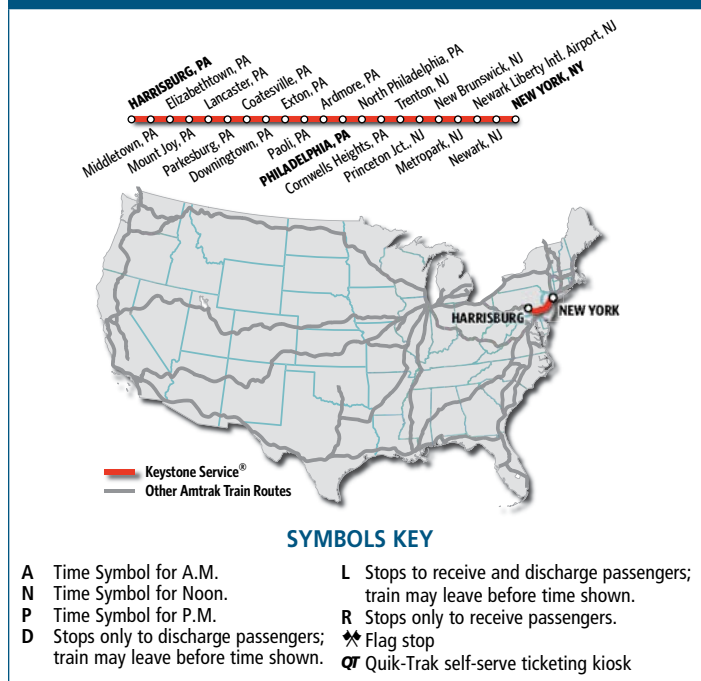

KEYSTONE SERVICE®

Effective November 12, 2018

serving **NEW YORK - PHILADELPHIA - LANCASTER - HARRISBURG**
and intermediate stations

Amtrak.com
1-800-USA-RAIL

Service on Keystone Service®

All trains are unreserved for local travel between Harrisburg, Philadelphia and intermediate points. Travel to or from other points requires reservations. All connecting trains require reservations.

- Ⓜ Coaches: Reservations required, except as shown in note above.
- Ⓜ Amtrak Quiet Car.
- Ⓜ Wi-Fi available.

All Amtrak services and stations are non-smoking.

Service on the Pennsylvanian™

- Ⓜ Coaches: Reservations required except for travel locally between Philadelphia, Harrisburg and intermediate points.
- Ⓜ Business class: Ticket price includes non-alcoholic beverages.
- Ⓜ Café: Sandwiches, snacks and beverages.
- Ⓜ Wi-Fi available.

All Amtrak services and stations are non-smoking.

The *Keystone Service* and *Pennsylvanian* are financed primarily through funds made available by the Pennsylvania Department of Transportation.

KEYSTONE SERVICE ROUTE MAP and SYMBOLS

During Severe Weather

On weekdays during periods of severe weather or other service disruptions, *Keystone Service* trains may operate on a special schedule. In this case, only the trains indicated by an (S) after the train number combined with the darker orange shading will operate. Check Amtrak.com or call 1-800-USA-RAIL to determine if the special schedule is in effect. Events on weekends and holidays should not affect normal schedules.

FALL HOLIDAYS

Special Thanksgiving timetables for the period, November 20 through 28, 2018, appear on Amtrak.com and temporarily supersede these schedules.

Connecting Local Services

New York

Metro-North Railroad: (800) 638-7646 or (212) 532-4900; www.mta.info
Long Island Rail Road (LIRR) (commuter rail): (718) 217-LIRR; www.mta.info
NJ TRANSIT (commuter rail & bus): (973) 275-5555; www.NJtransit.com
New York City Transit (subway & bus): (718) 330-1234; www.mta.info

Newark

NJ TRANSIT (commuter rail, subway & bus): (973) 275-5555; www.NJtransit.com
Port Authority Trans-Hudson Corporation (PATH) (subway): (800) 234-PATH; www.panynj.gov/path

Philadelphia

Southeastern Pennsylvania Transportation Authority (SEPTA) (commuter rail, light rail, subway & bus): (215) 580-7800; www.septa.org

Harrisburg-Carlisle-Hershey

Capital Area Transit operates service between Harrisburg and surrounding suburbs, including Carlisle and Hershey, and other destinations. Call (717) 238-8304 or visit cattransit.com for information.

Harrisburg-Gettysburg-York

Monday through Friday, rabbitransit operates service between Gettysburg and Harrisburg and between York and Harrisburg connecting at the Amtrak station in Harrisburg. Call (717) 846-7433 or visit www.rabbitransit.org/express for more information.

Airport Connections

Newark Liberty International Airport

Convenient transfers between Amtrak Newark Liberty International Airport station and airline terminals via AirTrain.

Philadelphia International Airport

Convenient transfers between Gray 30th Street Station and airline terminals via SEPTA Airport Line trains.

Amtrak 30th Street Station-Center City Rail Transfer

Amtrak tickets to and from Philadelphia are honored for a transfer between Gray 30th Street Station (Upper Level platforms) and either Penn Center-Suburban Station or Jefferson Station (Pennsylvania Convention Center) via the frequent commuter rail service operated by SEPTA. Your Amtrak ticket, ticket receipt or boarding pass must be presented to the SEPTA conductor and remain visible while on board. For additional details, call SEPTA at (215) 580-7800.