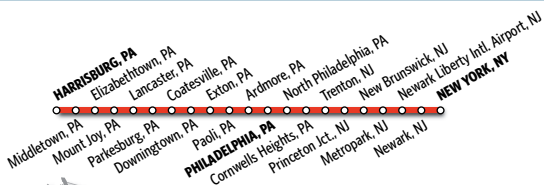

KEYSTONE SERVICE®

Effective December 19, 2017

serving **NEW YORK - PHILADELPHIA - LANCASTER - HARRISBURG**
and intermediate stations

Amtrak.com
1-800-USA-RAIL

Service on Keystone Service®

All trains are unreserved for local travel between Harrisburg, Philadelphia and intermediate points. Travel to or from other points requires reservations. All connecting trains require reservations.

- Ⓡ Coaches: Reservations required, except as shown in note above.
- Ⓞ Amtrak Quiet Car.
- Ⓜ Wi-Fi available.

All Amtrak services and stations are non-smoking.

Service on the Pennsylvanian™

- Ⓡ Coaches: Reservations required except for travel locally between Philadelphia, Harrisburg and intermediate points.
- Ⓟ Business class: Ticket price includes non-alcoholic beverages and newspaper.
- ☕ Cafe: Sandwiches, snacks and beverages.
- Ⓜ Wi-Fi available.

All Amtrak services and stations are non-smoking.

The *Keystone Service* and *Pennsylvanian* are financed primarily through funds made available by the Pennsylvania Department of Transportation.

KEYSTONE SERVICE ROUTE MAP and SYMBOLS

— Keystone Service®
— Other Amtrak Train Routes

SYMBOLS KEY

A Time Symbol for A.M.	L Stops to receive and discharge passengers; train may leave before time shown.
N Time Symbol for Noon.	R Stops only to receive passengers.
P Time Symbol for P.M.	⚑ Flag stop
D Stops only to discharge passengers; train may leave before time shown.	QT Quik-Trak self-serve ticketing kiosk

During Severe Weather

On weekdays during periods of severe weather or other service disruptions, *Keystone Service* trains may operate on a special schedule. In this case, only the trains indicated by an (S) after the train number combined with the darker orange shading will operate. Check Amtrak.com or call 1-800-USA-RAIL to determine if the special schedule is in effect. Events on weekends and holidays should not affect normal schedules.

Connecting Local Services

New York

Metro-North Railroad: (800) 638-7646 or (212) 532-4900; www.mta.info

Long Island Rail Road (LIRR) (commuter rail): (718) 217-LIRR; www.mta.info

NJ TRANSIT (commuter rail & bus): (973) 275-5555; www.NJtransit.com

New York City Transit (subway & bus): (718) 330-1234; www.mta.info

Newark

NJ TRANSIT (commuter rail, subway & bus): (973) 275-5555; www.NJtransit.com

Port Authority Trans-Hudson Corporation (PATH) (subway): (800) 234-PATH; www.panynj.gov/path

Philadelphia

Southeastern Pennsylvania Transportation Authority (SEPTA) (commuter rail, light rail, subway & bus): (215) 580-7800; www.septa.org

Harrisburg-Carlisle-Hershey

Capital Area Transit operates service between Harrisburg and surrounding suburbs, including Carlisle and Hershey, and other destinations. Call (717) 238-8304 or visit cattransit.com for information.

Harrisburg-Gettysburg-York

Monday through Friday, rabbittransit operates service between Gettysburg and Harrisburg and between York and Harrisburg connecting at the Amtrak station in Harrisburg. Call (717) 846-7433 or visit www.rabbittransit.org/express for more information.

Airport Connections

Newark Liberty International Airport

Convenient transfers between Amtrak Newark Liberty International Airport station and airline terminals via AirTrain.

Philadelphia International Airport

Convenient transfers between 30th Street station and airline terminals via SEPTA Airport Line trains.

Amtrak 30th Street Station-Center City Rail Transfer

Amtrak tickets to and from Philadelphia are honored for a transfer between 30th Street Station (Upper Level platforms) and either Penn Center-Suburban Station or Jefferson Station (Pennsylvania Convention Center) via the frequent commuter rail service operated by SEPTA. Your Amtrak ticket, ticket receipt or boarding pass must be presented to the SEPTA conductor and remain visible while on board. For additional details, call SEPTA at (215) 580-7800.