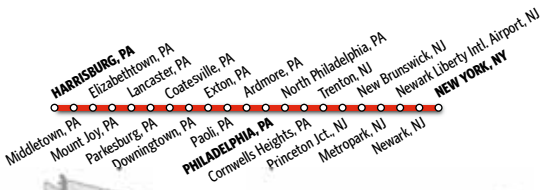

KEYSTONE SERVICE ROUTE MAP and SYMBOLS

SYMBOLS KEY

A Time Symbol for A.M.	L Stops to receive and discharge passengers; train may leave before time shown.
N Time Symbol for Noon.	R Stops only to receive passengers.
P Time Symbol for P.M.	◆ Flag stop
D Stops only to discharge passengers; train may leave before time shown.	QT Quik-Trak self-serve ticketing kiosk

Amtrak 30th Street Station-Center City Rail Transfer

Amtrak tickets to and from Philadelphia are honored for a transfer between 30th Street Station (Upper Level platforms) and either Penn Center-Suburban Station or Jefferson Station (Pennsylvania Convention Center) via the frequent commuter rail service operated by SEPTA. Your Amtrak ticket, ticket receipt or boarding pass must be presented to the SEPTA conductor and remain visible while on board. For additional details, call SEPTA at (215) 580-7800.

Connecting Local Services

Harrisburg-Carlisle-Hershey

Capital Area Transit operates service between Harrisburg and surrounding suburbs, including Carlisle and Hershey, and other destinations. Call (717) 238-8304 or visit cattransit.com for information.

Harrisburg-Gettysburg-York

Monday through Friday, rabbitransit operates service between Gettysburg and Harrisburg and between York and Harrisburg connecting at the Amtrak station in Harrisburg. Call (717) 846-7433 or visit www.rabbitransit.org/express for more information.

Airport Connections

Newark Liberty International Airport

Convenient transfers between Amtrak Newark Liberty International Airport station and airline terminals via AirTrain.

Philadelphia International Airport

Convenient transfers between 30th Street station and airline terminals via SEPTA Airport Line trains.

During Severe Weather

On weekdays during periods of severe weather or other service disruptions, *Keystone Service* trains may operate on a special schedule. In this case, only the trains indicated by an (S) after the train number combined with the darker orange shading will operate. Check Amtrak.com or call 1-800-USA-RAIL to determine if the special schedule is in effect. Events on weekends and holidays should not affect normal schedules.