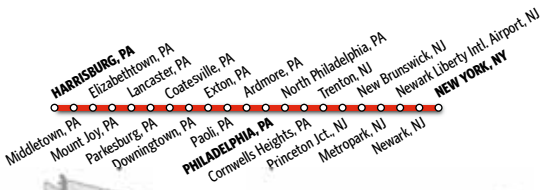

KEYSTONE SERVICE ROUTE MAP and SYMBOLS

SYMBOLS KEY

A Time Symbol for A.M.	L Stops to receive and discharge passengers; train may leave before time shown.
N Time Symbol for Noon.	R Stops only to receive passengers.
P Time Symbol for P.M.	◆ Flag stop
D Stops only to discharge passengers; train may leave before time shown.	QT Quik-Trak self-serve ticketing kiosk

Amtrak 30th Street Station-Center City Rail Transfer

Amtrak tickets to and from Philadelphia are honored for a transfer between 30th Street Station (Upper Level platforms) and either Penn Center-Suburban Station or Jefferson Station (Pennsylvania Convention Center) via the frequent commuter rail service operated by SEPTA. Your Amtrak ticket, ticket receipt or boarding pass must be presented to the SEPTA conductor and remain visible while on board. For additional details, call SEPTA at (215) 580-7800.

Connecting Local Services

Harrisburg-Carlisle-Hershey

Capital Area Transit operates service between Harrisburg and surrounding suburbs, including Carlisle and Hershey, and other destinations. Call (717) 238-8304 or visit cattransit.com for information.

Harrisburg-Gettysburg-York

Monday through Friday, rabbitransit operates service between Gettysburg and Harrisburg and between York and Harrisburg connecting at the Amtrak station in Harrisburg. Call (717) 846-7433 or visit www.rabbitransit.org/express for more information.

Airport Connections

Newark Liberty International Airport

Convenient transfers between Amtrak Newark Liberty International Airport station and airline terminals via AirTrain.

Philadelphia International Airport

Convenient transfers between 30th Street station and airline terminals via SEPTA Airport Line trains.

During Severe Weather

On weekdays during periods of severe weather or other service disruptions, *Keystone Service* trains may operate on a special schedule. In this case, only the trains indicated by an (S) after the train number combined with the darker orange shading will operate. Check Amtrak.com or call 1-800-USA-RAIL to determine if the special schedule is in effect. Events on weekends and holidays should not affect normal schedules.