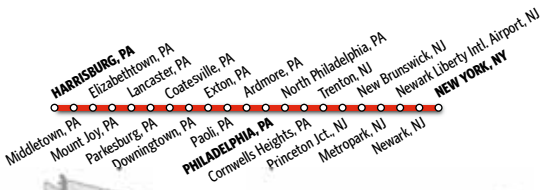

KEYSTONE SERVICE ROUTE MAP and SYMBOLS

SYMBOLS KEY

A Time Symbol for A.M.	L Stops to receive and discharge passengers; train may leave before time shown.
N Time Symbol for Noon.	R Stops only to receive passengers.
P Time Symbol for P.M.	◆ Flag stop
D Stops only to discharge passengers; train may leave before time shown.	QT Quik-Trak self-serve ticketing kiosk

Amtrak 30th Street Station-Center City Rail Transfer

Amtrak tickets to and from Philadelphia are honored for a transfer between 30th Street Station (Upper Level platforms) and either Penn Center-Suburban Station or Jefferson Station (Pennsylvania Convention Center) via the frequent commuter rail service operated by SEPTA. Your Amtrak ticket, ticket receipt or boarding pass must be presented to the SEPTA conductor and remain visible while on board. For additional details, call SEPTA at (215) 580-7800.

Connecting Local Services

Harrisburg-Carlisle-Hershey

Capital Area Transit operates service between Harrisburg and surrounding suburbs, including Carlisle and Hershey, and other destinations. Call (717) 238-8304 or visit cattransit.com for information.

Harrisburg-Gettysburg-York

Monday through Friday, rabbitransit operates service between Gettysburg and Harrisburg and between York and Harrisburg connecting at the Amtrak station in Harrisburg. Call (717) 846-7433 or visit www.rabbitransit.org/ express for more information.

Airport Connections

Newark Liberty International Airport

Convenient transfers between Amtrak Newark Liberty International Airport station and airline terminals via AirTrain.

Philadelphia International Airport

Convenient transfers between 30th Street station and airline terminals via SEPTA Airport Line trains.

During Severe Weather

On weekdays during periods of severe weather or other service disruptions, *Keystone Service* trains may operate on a special schedule. In this case, only the trains indicated by an (S) after the train number combined with the darker orange shading will operate. Check Amtrak.com or call 1-800-USA-RAIL to determine if the special schedule is in effect. Events on weekends and holidays should not affect normal schedules.