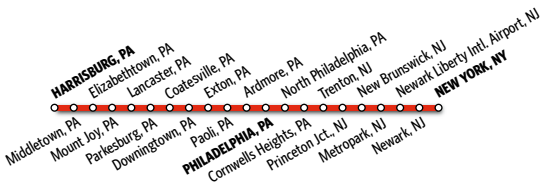

Daytime train

Connecting train

KEYSTONE SERVICE ROUTE MAP and SYMBOLS

- | | | | |
|----------|--|-----------|---|
| A | Time Symbol for A.M. | L | Stops to receive and discharge passengers; train may leave before time shown. |
| N | Time Symbol for Noon. | R | Stops only to receive passengers. |
| P | Time Symbol for P.M. | ✖ | Flag stop |
| D | Stops only to discharge passengers; train may leave before time shown. | QT | Quik-Trak self-serve ticketing kiosk |

Airport Connections

Pittsburgh International Airport

Port Authority of Allegheny County provides bus service every 30 minutes via Route 28X Airport Flyer from Liberty and Tito Way, 2 blocks from the Amtrak station; pay fare on board. Call (412) 442-2000 or visit www.portauthority.org for information and schedules, or pick one up in the station.