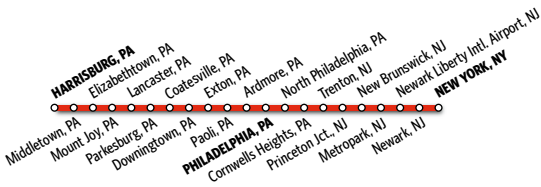

KEYSTONE SERVICE ROUTE MAP and SYMBOLS

A	Time Symbol for A.M.	L	Stops to receive and discharge passengers; train may leave before time shown.
N	Time Symbol for Noon.	R	Stops only to receive passengers.
P	Time Symbol for P.M.	✖	Flag stop
D	Stops only to discharge passengers; train may leave before time shown.	QT	Quik-Trak self-serve ticketing kiosk

Airport Connections

Pittsburgh International Airport

Port Authority of Allegheny County provides bus service every 30 minutes via Route 28X Airport Flyer from Liberty and Tito Way, 2 blocks from the Amtrak station; pay fare on board. Call (412) 442-2000 or visit www.portauthority.org for information and schedules, or pick one up in the station.

Connecting Local Services

Pittsburgh–New Castle

Monday through Saturday, New Castle Area Transit Authority operates service between New Castle, PA and the Amtrak station in Pittsburgh. Pay fare to driver. Call (724) 654-3130 or visit newcastletransit.org for schedules.

Harrisburg-Carlisle-Hershey

Capital Area Transit operates service between Harrisburg and surrounding suburbs, including Carlisle and Hershey, and other destinations. Call (717) 238-8304 or visit catransit.com for information.

Harrisburg-Gettysburg-York

Monday through Friday, rabbitransit operates service between Gettysburg and Harrisburg and between York and Harrisburg connecting at the Amtrak station in Harrisburg. Call (717) 846-7433 or visit www.rabbitransit.org/ express for more information.

Fall Holidays

Holiday operations exceptions through New Years' Day are indicated in this timetable. Contact Amtrak for holiday operation exceptions that may affect your fall and winter travel plans. Special Thanksgiving Timetables will be issued to cover trains in the Northeast and other areas for the period of November 24-30.