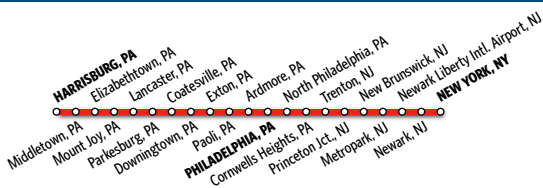

KEYSTONE SERVICE ROUTE MAP and SYMBOLS

Keystone Service®
Other Amtrak Train Routes

A Time Symbol for A.M.	L Stops to receive and discharge passengers; train may leave before time shown.
N Time Symbol for Noon.	R Stops only to receive passengers.
P Time Symbol for P.M.	Flag stop
D Stops only to discharge passengers; train may leave before time shown.	QT Quik-Trak self-serve ticketing kiosk

Service on Keystone Service®

All trains are unreserved for local travel between Harrisburg, Philadelphia and intermediate points. Travel to or from other points requires reservations. All connecting trains require reservations.

- **Coaches:** Reservations required, except as shown in note above.
- Amtrak Quiet Car.
- Wi-Fi available.

All Amtrak services and stations are non-smoking.

Service on the Pennsylvanian^{SM}

- **Coaches:** Reservations required except for travel locally between Philadelphia, Harrisburg and intermediate points.
- **Business class:** Ticket price includes non-alcoholic beverages and newspaper.
- **Cafe:** Sandwiches, snacks and beverages.
- Wi-Fi available.

All Amtrak services and stations are non-smoking.

The *Keystone Service* and *Pennsylvanian* are financed primarily through funds made available by the Pennsylvania Department of Transportation.

Connecting Local Services

Pittsburgh–New Castle

Monday through Saturday, New Castle Area Transit Authority operates service between New Castle, PA and the Amtrak station in Pittsburgh. Pay fare to driver. Call (724) 654-3130 or visit newcastletransit.org for schedules.

Harrisburg–Carlisle–Hershey

Capital Area Transit operates service between Harrisburg and surrounding suburbs, including Carlisle and Hershey, and other destinations. Call (717) 238-8304 or visit catransit.com for information.

Harrisburg–Gettysburg–York

Monday through Friday, rabbitransit operates service between Gettysburg and Harrisburg and between York and Harrisburg connecting at the Amtrak station in Harrisburg. Call (717) 846-7433 or visit www.rabbitransit.org/ express for more information.