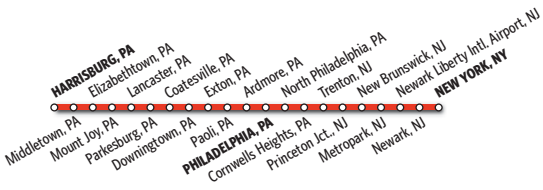

Conduct Business While Traveling Through Picturesque Pennsylvania.
Take the Amtrak Keystone Service and relax.

Between New York, Philadelphia and Harrisburg there's no more frequent, hassle-free way to go.

Airport Connections

Pittsburgh International Airport

Port Authority of Allegheny County provides bus service every 30 minutes via Route 28X Airport Flyer from Liberty and Tito Way, 2 blocks from the Amtrak station; pay fare on board. Call (412) 442-2000 or visit www.portauthority.org for information and schedules, or pick one up in the station.

Shading Key

- Daytime train
- Connecting train

KEYSTONE SERVICE ROUTE MAP and SYMBOLS

Keystone Service®
 Other Amtrak Train Routes

- | | |
|---|--|
| A Time Symbol for A.M. | L Stops to receive and discharge passengers; train may leave before time shown. |
| N Time Symbol for Noon. | R Stops only to receive passengers. |
| P Time Symbol for P.M. | Flag stop |
| D Stops only to discharge passengers; train may leave before time shown. | QT Quik-Trak self-serve ticketing kiosk |