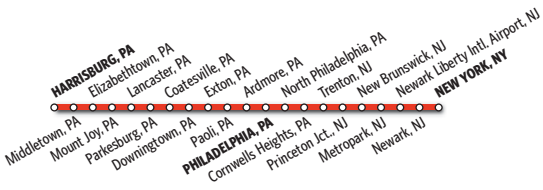

KEYSTONE SERVICE ROUTE MAP and SYMBOLS

Keystone Service®
Other Amtrak Train Routes

A Time Symbol for A.M.	L Stops to receive and discharge passengers; train may leave before time shown.
N Time Symbol for Noon.	R Stops only to receive passengers.
P Time Symbol for P.M.	Flag stop
D Stops only to discharge passengers; train may leave before time shown.	QT Quik-Trak self-serve ticketing kiosk

Service on Keystone Service®

All trains are unreserved for local travel between Harrisburg, Philadelphia and intermediate points. Travel to or from other points requires reservations. All connecting trains require reservations.

- **Coaches:** Reservations required, except as shown in note above.
- Amtrak Quiet Car.
- Wi-Fi available.

All Amtrak services and stations are non-smoking.

Service on the Pennsylvanian^{SM}

- **Coaches:** Reservations required except for travel locally between Philadelphia, Harrisburg and intermediate points.
- **Business class:** Ticket price includes non-alcoholic beverages and newspaper.
- **Cafe:** Sandwiches, snacks and beverages.
- Wi-Fi available.

All Amtrak services and stations are non-smoking.

The *Keystone Service* and *Pennsylvanian* are financed primarily through funds made available by the Pennsylvania Department of Transportation.

Connecting Local Services

Pittsburgh–New Castle

Monday through Saturday, New Castle Area Transit Authority operates service between New Castle, PA and the Amtrak station in Pittsburgh. Pay fare to driver. Call (724) 654-3130 or visit newcastletransit.org for schedules.

Harrisburg–Carlisle–Hershey

Capital Area Transit operates service between Harrisburg and surrounding suburbs, including Carlisle and Hershey, and other destinations. Call (717) 238-8304 or visit catransit.com for information.

Harrisburg–Gettysburg–York

Monday through Friday, rabbittransit operates service between Gettysburg and Harrisburg and between York and Harrisburg connecting at the Amtrak station in Harrisburg. Call (717) 846-7433 or visit www.rabbittransit.org/express for more information.