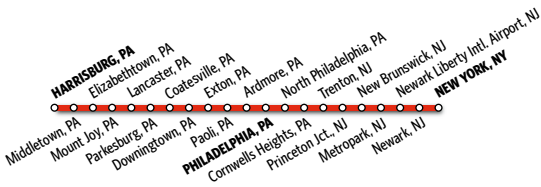

KEYSTONE SERVICE ROUTE MAP and SYMBOLS

Keystone Service®
Other Amtrak Train Routes

A Time Symbol for A.M.	L Stops to receive and discharge passengers; train may leave before time shown.
N Time Symbol for Noon.	R Stops only to receive passengers.
P Time Symbol for P.M.	Flag stop
D Stops only to discharge passengers; train may leave before time shown.	QT Quik-Trak self-serve ticketing kiosk

Service on Keystone Service®

All trains are unreserved for local travel between Harrisburg, Philadelphia and intermediate points. Travel to or from other points requires reservations. All connecting trains require reservations.

- **Coaches:** Reservations required, except as shown in note above.
- Amtrak Quiet Car.
- Wi-Fi available.
- Newark Liberty International Airport Rail Station will be closed until approximately mid-July for improvements to the AirTrain that connects the rail station to the airport terminals. During this period, shuttle bus service will be provided between Newark Penn Station and the airport. Travelers should allow sufficient time for the transfer. Check Amtrak.com or call Amtrak for more details.

Smoking is prohibited.

Service on the Pennsylvanian^{SM}

- **Coaches:** Reservations required except for travel locally between Philadelphia, Harrisburg and intermediate points.
- **Business class:** Ticket price includes non-alcoholic beverages and newspaper.
- **Cafe:** Sandwiches, snacks and beverages.
- Wi-Fi available.

Smoking is prohibited.

Connecting Local Services

Pittsburgh–New Castle

Monday through Saturday, New Castle Area Transit Authority operates service between New Castle, PA and the Amtrak station in Pittsburgh. Pay fare to driver. Call (724) 654-3130 or visit newcastletransit.org for schedules.

Harrisburg–Carlisle-Hershey

Capitol Area Transit operates service between Harrisburg and surrounding suburbs, including Carlisle and Hershey, and other destinations. Call (717) 238-8304 or visit catransit.com for information.

Harrisburg–Gettysburg-York

Monday through Friday, rabbitransit operates service between Gettysburg and Harrisburg and between York and Harrisburg connecting at the Amtrak station in Harrisburg. Call (717) 846-7433 or visit www.rabbitransit.org/express for more information.