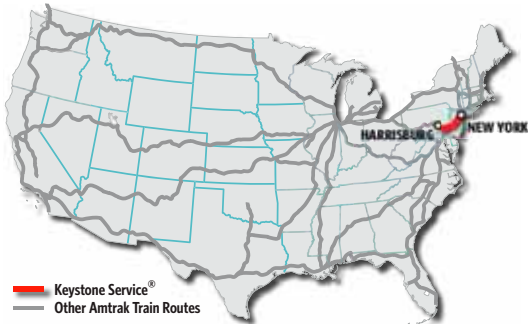

- **R Coaches: Reservations required.**
- **Q Amtrak Quiet Car.**
- **Wi-Fi available.**

Smoking is prohibited.

Amtrak Keystone Service is financed in part through funds made available by the Commonwealth of Pennsylvania Department of Transportation.

Service on the Pennsylvanian^{SM}

- **R Coaches: Reservations required.**
- **B Business class: Complimentary non-alcoholic beverages and newspaper.**
- **Cafe: Sandwiches, snacks and beverages.**
- **Wi-Fi available.**

Smoking is prohibited.

Shading Key

Medium-distance train
Reserved Keystone Service
Unreserved Keystone Service
Connecting train

Connecting Local Services

Harrisburg–Scranton–Reading

Bieber Trailways operates service between Amtrak's Harrisburg Station and Scranton and Reading, PA. Purchase ticket from Trailways agent. (800) 444-2877.

Harrisburg-Carlisle-Hershey

Capitol Area Transit operates service between Harrisburg and surrounding suburbs, including Carlisle and Hershey, and other destinations. Call (717) 238-8304 or visit cattransit.com for information.

Fall Holidays

Holiday operations exceptions through Labor Day are indicated in this timetable. Contact Amtrak for holiday operation exceptions that may affect your fall and winter travel plans. Special Thanksgiving Timetables will be issued to cover trains in the Northeast and other areas for the period of November 25 through December 2.

KEYSTONE SERVICE ROUTE MAP and SYMBOLS

Red line Keystone Service®
Grey line Other Amtrak Train Routes

- **A** Time Symbol for A.M.
- **N** Time Symbol for Noon.
- **P** Time Symbol for P.M.
- **D** Stops only to discharge passengers; train may leave before time shown.
- **L** Stops to receive and discharge passengers; train may leave before time shown.
- **R** Stops only to receive passengers.
- **♦** Flag stop
- **QT** Quik-Trak self-serve ticketing kiosk