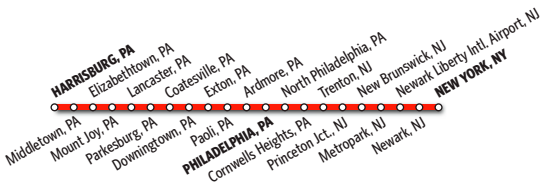

- **R Coaches: Reservations required.**
- **Q Amtrak Quiet Car.**
- **Wi-Fi available.**

Smoking is prohibited.

Amtrak Keystone Service is financed in part through funds made available by the Commonwealth of Pennsylvania Department of Transportation.

Service on the Pennsylvanian^{SM}

- **R Coaches: Reservations required.**
- **B Business class: Complimentary non-alcoholic beverages and newspaper.**
- **Cafe: Sandwiches, snacks and beverages.**
- **Wi-Fi available.**

Smoking is prohibited.

Shading Key

Medium-distance train
Reserved Keystone Service
Unreserved Keystone Service
Connecting train

Connecting Local Services

Harrisburg–Scranton–Reading

Bieber Trailways operates service between Amtrak's Harrisburg Station and Scranton and Reading, PA. Purchase ticket from Trailways agent. (800) 444-2877.

Harrisburg-Carlisle-Hershey

Capitol Area Transit operates service between Harrisburg and surrounding suburbs, including Carlisle and Hershey, and other destinations. Call (717) 238-8304 or visit cattransit.com for information.

Fall Holidays

Holiday operations exceptions through Labor Day are indicated in this timetable. Contact Amtrak for holiday operation exceptions that may affect your fall and winter travel plans. Special Thanksgiving Timetables will be issued to cover trains in the Northeast and other areas for the period of November 25 through December 2.

KEYSTONE SERVICE ROUTE MAP and SYMBOLS

Red line Keystone Service®
Grey line Other Amtrak Train Routes

- **A** Time Symbol for A.M.
- **N** Time Symbol for Noon.
- **P** Time Symbol for P.M.
- **D** Stops only to discharge passengers; train may leave before time shown.
- **L** Stops to receive and discharge passengers; train may leave before time shown.
- **R** Stops only to receive passengers.
- **♦** Flag stop
- **QT** Quik-Trak self-serve ticketing kiosk