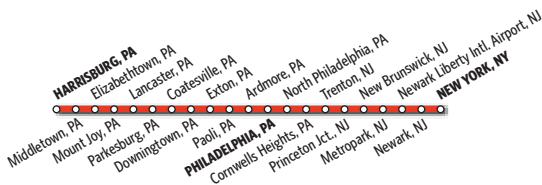

- **R Coaches: Reservations required.**
- **Q Amtrak Quiet Car.**
- **Wi-Fi available.**

Smoking is prohibited.

Amtrak Keystone Service is financed in part through funds made available by the Commonwealth of Pennsylvania Department of Transportation.

Service on the Pennsylvanian^{SM}

- **R Coaches: Reservations required.**
- **B Business class: Complimentary non-alcoholic beverages and newspaper.**
- **Cafe: Sandwiches, snacks and beverages.**
- **Wi-Fi available.**

Smoking is prohibited.

Shading Key	
	Medium-distance train
	Reserved Keystone Service
	Unreserved Keystone Service
	Connecting train

Connecting Local Services

Harrisburg–Scranton–Reading

Bieber Trailways operates service between Amtrak's Harrisburg Station and Scranton and Reading, PA. Purchase ticket from Trailways agent. (800) 444-2877.

Harrisburg-Carlisle-Hershey

Capitol Area Transit operates service between Harrisburg and surrounding suburbs, including Carlisle and Hershey, and other destinations. Call (717) 238-8304 or visit cattransit.com for information.

Fall Holidays

Holiday operations exceptions through Labor Day are indicated in this timetable. Contact Amtrak for holiday operation exceptions that may affect your fall and winter travel plans. Special Thanksgiving Timetables will be issued to cover trains in the Northeast and other areas for the period of November 25 through December 2.

KEYSTONE SERVICE ROUTE MAP and SYMBOLS

Keystone Service®
Other Amtrak Train Routes

A Time Symbol for A.M.	L Stops to receive and discharge passengers; train may leave before time shown.
N Time Symbol for Noon.	R Stops only to receive passengers.
P Time Symbol for P.M.	♦♦ Flag stop
D Stops only to discharge passengers; train may leave before time shown.	QT Quik-Trak self-serve ticketing kiosk