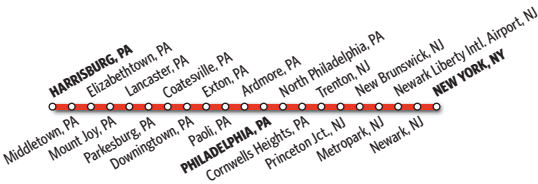

Smoking is prohibited.

Amtrak Keystone Service is financed in part through funds made available by the Commonwealth of Pennsylvania Department of Transportation.

Service on the Pennsylvanian^{SM}

- **R** Coaches: Reservations required.
- **B** Business class: Complimentary non-alcoholic beverages and newspaper.
- **C** Cafe: Sandwiches, snacks and beverages.
- **W** Wi-Fi available.

Smoking is prohibited.

Shading Key

Reserved long-distance train
Reserved Keystone Service
Unreserved Keystone Service
Connecting train

Connecting Local Services

Harrisburg–Scranton–Reading

Bieber Trailways operates service between Amtrak's Harrisburg Station and Scranton and Reading, PA. Purchase ticket from Trailways agent. (800) 444-2877.

Pittsburgh–New Castle

New Castle Area Transit Authority operates service Monday through Saturday between New Castle, PA and the Amtrak station in Pittsburgh. Pay fare to driver. Call (724) 654-3130 or visit newcastletransit.org for schedules.

Harrisburg–Carlisle–Hershey

Capitol Area Transit operates service between Harrisburg and surrounding suburbs, including Carlisle and Hershey, and other destinations. Call (717) 238-8304 or visit cattransit.com for information.

KEYSTONE SERVICE ROUTE MAP and SYMBOLS

— Keystone Service®
— Other Amtrak Train Routes

A Time Symbol for A.M.	L Stops to receive and discharge passengers; train may leave before time shown.
N Time Symbol for Noon.	R Stops only to receive passengers.
P Time Symbol for P.M.	✦ Flag stop
D Stops only to discharge passengers; train may leave before time shown.	QT Quik-Trak self-serve ticketing kiosk