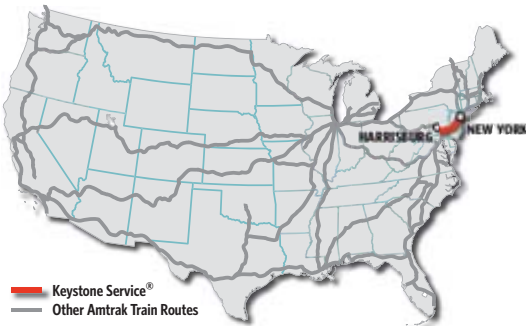

Smoking is prohibited.

Amtrak Keystone Service is financed in part through funds made available by the Commonwealth of Pennsylvania Department of Transportation.

Service on the Pennsylvanian^{SM}

- **R** Coaches: Reservations required.
- **B** Business class: Complimentary non-alcoholic beverages and newspaper.
- **C** Cafe: Sandwiches, snacks and beverages.
- **W** Wi-Fi available.

Smoking is prohibited.

Shading Key

Reserved long-distance train
Reserved Keystone Service
Unreserved Keystone Service
Connecting train

Connecting Local Services

Harrisburg–Scranton–Reading

Bieber Trailways operates service between Amtrak's Harrisburg Station and Scranton and Reading, PA. Purchase ticket from Trailways agent. (800) 444-2877.

Pittsburgh–New Castle

New Castle Area Transit Authority operates service Monday through Saturday between New Castle, PA and the Amtrak station in Pittsburgh. Pay fare to driver. Call (724) 654-3130 or visit newcastletransit.org for schedules.

Harrisburg–Carlisle–Hershey

Capitol Area Transit operates service between Harrisburg and surrounding suburbs, including Carlisle and Hershey, and other destinations. Call (717) 238-8304 or visit cattransit.com for information.

KEYSTONE SERVICE ROUTE MAP and SYMBOLS

— Keystone Service®
— Other Amtrak Train Routes

A Time Symbol for A.M.	L Stops to receive and discharge passengers; train may leave before time shown.
N Time Symbol for Noon.	R Stops only to receive passengers.
P Time Symbol for P.M.	✦ Flag stop
D Stops only to discharge passengers; train may leave before time shown.	QT Quik-Trak self-serve ticketing kiosk