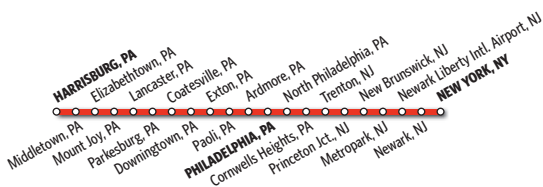

Smoking is prohibited.

Amtrak Keystone Service is financed in part through funds made available by the Commonwealth of Pennsylvania Department of Transportation.

Service on the Pennsylvanian^{SM}

- All-reserved train, reservations required.
- Business class service available.
- Sandwiches, snacks and beverages.

Smoking is prohibited.

Shading Key

Reserved long-distance train	Unreserved Keystone Service
Reserved Keystone Service	Connecting train

Connecting Local Services

Harrisburg–Scranton–Reading

Bieber Trailways operates service between Amtrak's Harrisburg Station and Scranton and Reading, PA. Purchase ticket from Trailways agent. (800) 444-2877.

Pittsburgh–New Castle

New Castle Area Transit Authority operates service Monday through Saturday between New Castle, PA and the Amtrak station in Pittsburgh. Pay fare to driver. Call (724) 654-3130 or visit newcastletransit.org for schedules.

Harrisburg-Carlisle-Hershey

Capitol Area Transit operates service between Harrisburg and surrounding suburbs, including Carlisle and Hershey, and other destinations. Call (717) 238-8304 or visit cattransit.com for information.

KEYSTONE SERVICE ROUTE MAP and SYMBOLS

Keystone Service®
Other Amtrak Train Routes

A Time Symbol for A.M.	L Stops to receive and discharge passengers; train may leave before time shown.
N Time Symbol for Noon.	R Stops only to receive passengers.
P Time Symbol for P.M.	Flag stop
D Stops only to discharge passengers; train may leave before time shown.	Quik-Trak self-serve ticketing kiosk