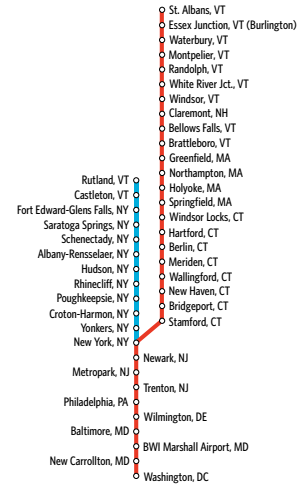

SCHEDULES EFFECTIVE 7/10/17

Service on the Ethan Allen Express®

- **Coaches:** Reservations required.
- **Business class:** Ticket price includes non-alcoholic beverages and newspaper.
- **Lounge:** Sandwiches, snacks and beverages.
- Wi-Fi available.
- **No checked baggage.**
- Train 292 will not operate Saturdays, 7/22, 7/29, 8/5, 8/12, 8/19, 8/26 and 9/2. (Saratoga Race Course season)
- Train 296 will also operate Saturdays, 7/22, 7/29, 8/5, 8/12, 8/19, 8/26 and 9/2. (Saratoga Race Course season)
- TrainCatcher van/car service available from Ft. Edward to Glens Falls and Lake George Village. Reservations required. Call (518) 792-1086 for information and reservations.
- Connecting train schedule varies on weekends. Consult Amtrak.com for further details.

All Amtrak services and stations are non-smoking.

SHADING KEY

- Daytime train
- Connecting train

The Ethan Allen Express is financed primarily through funds made available by the Vermont Agency of Transportation, and the New York State Department of Transportation.

ETHAN ALLEN EXPRESS and VERMONT RUTLAND ROUTE MAP and SYMBOLS

SYMBOLS KEY

- **D** Stops only to discharge passengers; train may leave before time shown.
- **L** Stops to receive and discharge passengers; train may leave before time shown.
- **R** Stops only to receive passengers.
- Bus stop
- Airport connection
- **QT** Quik-Trak self-serve ticketing kiosk
- Unstaffed station
- Staffed ticket office; may or may not be open for all train departures
- ♿ Station wheelchair accessible; no barriers between station and train
- Station wheelchair accessible; not all station facilities accessible

Thruway Connections

Rutland • Killington (Gramps Shuttles)

8291	8293	Thruway Number			8290	8292	8296
Sa-Th	Fr	Days of Operation			Mo-Fr	Sa	Su
9 00P	11 30P	Dp	Rutland, VT—Amtrak Station	Ar	7 45A	10 45A	4 45P
9 50P	12 20A	Ar	Killington, VT—Grand Resort	Dp	6 55A	9 55A	3 55P
291	293	Connecting Train			290	292	296

Carry-On Pet Program

Amtrak.com Pets Animals A small cat or dog in a pet carrier may be carried on Ethan Allen Express trains with reservations required. Reservations can be made at a staffed station or visit the website for complete information.

Connecting Local Services

New Haven

Shore Line East (commuter rail): in Connecticut (800) ALL-RIDE; outside Connecticut (203) 777-RIDE; www.shorelineeast.com

Connecticut Transit (bus service): (203) 624-0151

New York

Metro-North Railroad: (800) 638-7646 or (212) 532-4900; www.mta.info

Long Island Rail Road (LIRR) (commuter rail): (718) 217-LIRR; www.mta.info

NJ TRANSIT (commuter rail & bus): (973) 275-5555; www.NJtransit.com

New York City Transit (subway & bus): (718) 330-1234; www.mta.info