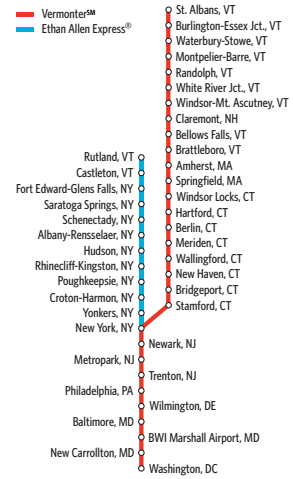

Effective JUNE 21, 2010

ETHAN ALLEN EXPRESS®

And

VERMONTSM

ETHAN ALLEN EXPRESS®

serving

RUTLAND - ALBANY - NEW YORK

And intermediate stations

VERMONTSM

serving

ST. ALBANS - BURLINGTON—ESSEX JCT.

SPRINGFIELD - NEW YORK - WASHINGTON

And intermediate stations

Enjoy the journey.SM

Call 1-800-USA-RAIL

Visit AMTRAK.COM

Smoking is prohibited.

In Vermont, every train becomes a traveling picture window.

Find your spring getaway package today.

VERMONT
www.VermontVacation.com
1-800-VERMONT

ETHAN ALLEN EXPRESS and VERMONT ROUTE MAP and SYMBOLS

Shading Key

Reserved long-distance train

Connecting train

The Ethan Allen Express is financed primarily through funds made available by the Vermont Agency of Transportation.

Schedules subject to change without notice. Amtrak is a registered service mark of the National Railroad Passenger Corp. National Railroad Passenger Corporation Washington Union Station, 60 Massachusetts Ave. N.E., Washington, DC 20002.