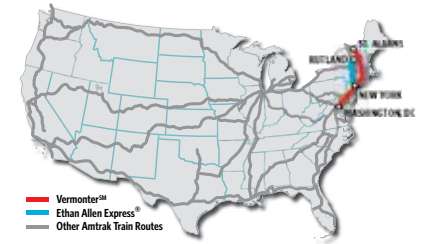

ETHAN ALLEN EXPRESS and VERMONTNER ROUTE MAP and SYMBOLS

- A Time Symbol for A.M.
- P Time Symbol for P.M.
- D Stops only to discharge passengers; train may leave before time shown.
- L Stops to receive and discharge passengers; train may leave before time shown.
- R Stops only to receive passengers.
- Bus stop
- Airport connection
- Quik-Trak self-serve ticketing kiosk
- Unstaffed station
- Staffed ticket office; may or may not be open for all train departures
- ♿ Station wheelchair accessible; no barriers between station and train
- Station wheelchair accessible; not all station facilities accessible

Service on the Ethan Allen Express^{SM}

- **Coaches:** Reservations required.
- **Business class:** Ticket price includes non-alcoholic beverages and newspaper.
- **Lounge:** Sandwiches, snacks and beverages.
- Wi-Fi available.
- **No checked baggage.**
- TrainCatcher van/car service available from Ft. Edward to Glens Falls and Lake George Village. Reservations required. Call (518) 792-1086 for information and reservations.

Smoking is prohibited.

The *Ethan Allen Express* is financed primarily through funds made available by the Vermont Agency of Transportation, and the New York State Department of Transportation.

Shading Key	
Daytime train	
Connecting train	

Serving Vermont, New England and Beyond.

Trust the leader in Vermont Resort Transportation and take the worry out of getting around by leaving the driving to us. Come to a region where all four seasons provide endless opportunities for recreation, business travel, event planning and historic discovery. We provide transfers to/from your destination, and serve the nearest AMTRAK station or airport 24 hours a day, 7 days a week.

For local travel information provided by the Killington Express Shuttle, call 802-422-9777 or visit killingtonexpressshuttle.com.

For travel information on Amtrak, call 1-800-USA-RAIL or visit Amtrak.com.