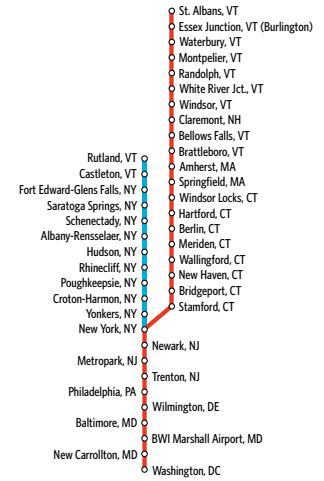

ETHAN ALLEN EXPRESS and VERMONTNER ROUTE MAP and SYMBOLS

- A Time Symbol for A.M.
- P Time Symbol for P.M.
- D Stops only to discharge passengers; train may leave before time shown.
- L Stops to receive and discharge passengers; train may leave before time shown.
- R Stops only to receive passengers.
- Bus stop
- Airport connection
- Quik-Trak self-serve ticketing kiosk
- Unstaffed station
- Staffed ticket office; may or may not be open for all train departures
- ♿ Station wheelchair accessible; no barriers between station and train
- Station wheelchair accessible; not all station facilities accessible

Service on the Ethan Allen Express^{SM}

- **Coaches:** Reservations required.
- **Business class:** Ticket price includes non-alcoholic beverages and newspaper.
- **Lounge:** Sandwiches, snacks and beverages.
- Wi-Fi available.
- **No checked baggage.**
- TrainCatcher van/car service available from Ft. Edward to Glens Falls and Lake George Village. Reservations required. Call (518) 792-1086 for information and reservations.

Smoking is prohibited.

The *Ethan Allen Express* is financed primarily through funds made available by the Vermont Agency of Transportation, and the New York State Department of Transportation.

Shading Key	
Daytime train	
Connecting train	

Serving Vermont, New England and Beyond.

Trust the leader in Vermont Resort Transportation and take the worry out of getting around by leaving the driving to us. Come to a region where all four seasons provide endless opportunities for recreation, business travel, event planning and historic discovery. We provide transfers to/from your destination, and serve the nearest AMTRAK station or airport 24 hours a day, 7 days a week.

For local travel information provided by the Killington Express Shuttle, call 802-422-9777 or visit killingtonexpressshuttle.com.

For travel information on Amtrak, call 1-800-USA-RAIL or visit Amtrak.com.