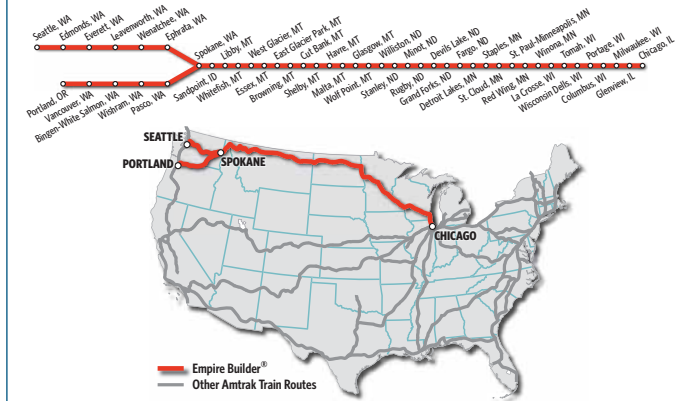

Service on the Empire Builder®

- **Coaches:** Coach service with at-seat meal service upon request. Reservations required.
- **Sleeping cars:** Superliner sleeping accommodations. - Amtrak Metropolitan Lounge available in Chicago and Portland, and a private waiting area available in St. Paul-Minneapolis for Sleeping car passengers.
- **Dining:** Full meal service. - Not available between Spokane and Portland; Sleeping car passengers will receive complimentary cold meal service.
- **Sightseer Lounge:** Sandwiches, snacks and beverages. (Note—Combined Diner/Lounge provides food and beverage service between Spokane and Seattle).
- Checked baggage at select stations.
- **On Board Bicycle Racks:** Unboxed bicycles may be checked on the *Empire Builder*. Reservations are required and a nominal charge applies. For all trains passengers must handle bicycle to and from the baggage car.
- Connections available to/from Salem, Albany and Eugene-Springfield.
- East Glacier Park station is open through October 8; Browning Station reopens October 9.

All Amtrak services and stations are non-smoking.

Trails and Rails Program: In cooperation with the National Park Service, volunteer rangers provide on board narratives between April and September on selected days on parts of this route. Visit nps.gov/trailsandrails and amtrakparks.com.

SHADING KEY

Overnight train

EMPIRE BUILDER ROUTE MAP and SYMBOLS

SYMBOLS KEY

- A Time Symbol for A.M.
- N Time Symbol for Noon.
- P Time Symbol for P.M.
- D Stops only to discharge passengers; train may leave before time shown.
- R Stops only to receive passengers.
- CT Central time
- MT Mountain time
- PT Pacific time
- ☞ Bus stop
- ☞ Ferry connection
- QT Quik-Trak self-serve ticketing kiosk
- Unstaffed station
- Staffed ticket office; may or may not be open for all train departures
- ♿ Station wheelchair accessible; no barriers between station and train
- ♿ Station wheelchair accessible; not all station facilities accessible

Thruway Bus Connections

La Crosse, WI • Rochester, MN • Minneapolis-St. Paul Intl. Airport (GO Carefree Shuttle)

Connecting Train Number	7/27	8/28	8/29	8/30	8/31	9/1	9/2
Thruway Number	8501	8503	8505	8507	8511	8513	8517
Days of Operation	Daily	Daily	Daily	Daily	Daily	Daily	Daily
La Crosse, WI—Amtrak Station (CT)	Dp	5 45A	7 03A	10 10A	12 00N	1 45P	4 15P
Winona, MN—Amtrak Station		6 30A	8 15A	10 55A	12 45P	2 30P	5 00P
Rochester, MN—Kahler Hotel/Mayo Clinic		7 45A	9 30A	12 15P	2 00P	3 45P	6 15P
Minneapolis-St. Paul Intl. Airport, MN (CT)	Ar	9 25A	11 10A	1 55P	3 40P	5 25P	7 55P

Minneapolis-St. Paul Intl. Airport • Rochester, MN • La Crosse, WI (GO Carefree Shuttle)

Connecting Train Number	8/28	8/29	8/30	8/31	9/1	9/2	9/3
Thruway Number	8502	8506	8508	8512	8514	8516	8518
Days of Operation	Daily	Daily	Daily	Daily	Daily	Daily	Daily
Minneapolis-St. Paul Intl. Airport, MN (CT)	Dp	6 45A	8 45A	11 00A	1 15P	3 10P	5 30P
Rochester, MN—Kahler Hotel/Mayo Clinic		8 15A	10 30A	12 30P	3 00P	4 55P	7 15P
Winona, MN—Amtrak Station			11 50A	1 50P	4 20P	6 15P	8 35P
La Crosse, WI—Amtrak Station (CT)	Ar	10 05A	12 20P	2 20P	4 50P	6 45P	9 05P

St. Paul-Minneapolis • Rochester (GO Carefree Shuttle)

8/28	Connecting Train Number	7/27
8504	Thruway Number	8515
Daily	Days of Operation	Daily
8 15A	Dp St. Paul-Minneapolis, MN—Amtrak Station (CT)	Ar 9 30P
10 30A	Ar Rochester, MN—Kahler Hotel/Mayo Clinic (CT)	Dp 7 15P

Connecting Local Services

Shelby—Great Falls

Northern Transit Interlocal provides transportation twice weekly between Shelby and Great Falls. For more information, call (406) 470-0727.