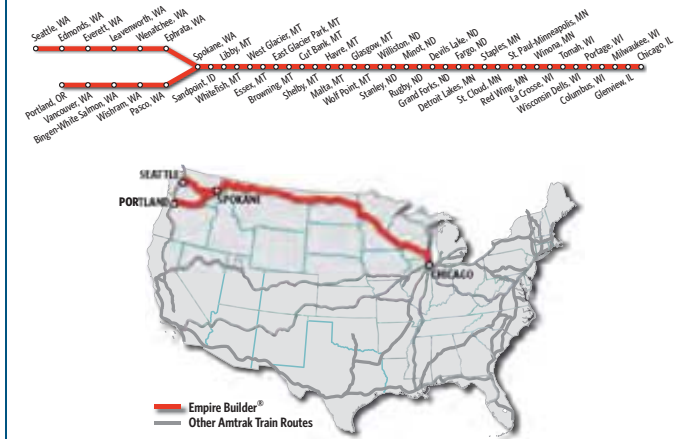

EMPIRE BUILDER ROUTE MAP and SYMBOLS

- A Time Symbol for A.M.
- N Time Symbol for Noon.
- P Time Symbol for P.M.
- D Stops only to discharge passengers; train may leave before time shown.
- R Stops only to receive passengers.
- CT Central time
- MT Mountain time
- PT Pacific time
- Bus stop
- Flag stop
- Ferry connection
- Quik-Trak self-serve ticketing kiosk
- Unstaffed station
- Staffed ticket office; may or may not be open for all train departures
- Station wheelchair accessible; no barriers between station and train
- Station wheelchair accessible; not all station facilities accessible

Service on the Empire Builder®

- **Coaches:** Enhanced coach service with at-seat meal service upon request and larger pillows. Reservations required.
- **Sleeping cars:** Enhanced Superliner sleeping accommodations. - Amtrak Metropolitan Lounge available in Chicago and Portland, and a private waiting area available in St. Paul—Minneapolis for Sleeping car passengers.
- **Dining:** Enhanced Dining car service; complete meals served on china. - Not available between Spokane and Portland; Sleeping car passengers will receive complimentary cold meal service.
- **Sightseer Lounge:** Sandwiches, snacks and beverages. (Note—Combined Diner/Lounge provides food and beverage service between Spokane and Seattle).
- Checked baggage at select stations.
- Connections available to/from Salem, Albany and Eugene-Springfield.
- East Glacier Park station is open through October 6, 2012. Browning station reopens for the fall October 7, 2012.

Smoking is prohibited.

Trails and Rails Program: In cooperation with the National Park Service, volunteer rangers provide narratives between April and November on selected routes. Visit nps.gov/trailsandrails and amtraktoparks.com.

Scenic Highlights

- Wisconsin Dells
- Glacier National Park, Montana
- Mississippi River
- Gateway to Mount Rainier, Washington
- Rocky Mountains
- Columbia River Gorge

Northstar Commuter Rail

Northstar trains serve the Minneapolis-Big Lake corridor with a bus transfer to St. Cloud. For information, call (612) 373-3333, or visit www.metrotransit.org.

Shading Key

- Reserved long-distance train
- Thruway and connecting services

Protect your trip with Access America

www.etravelprotection.com/Amtrak 1-800-390-3915

Access America
Travel Insurance & Assistance