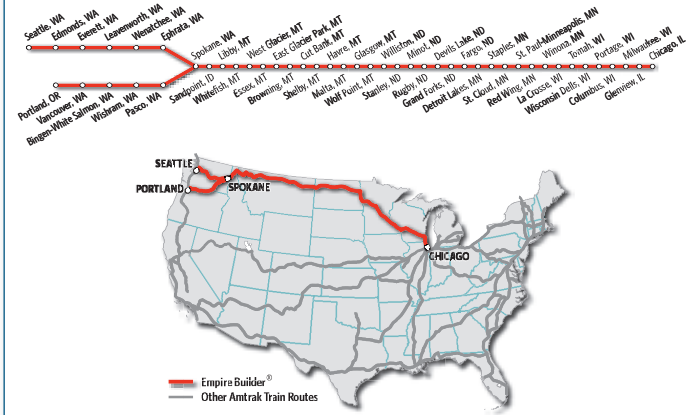

Scenic Highlights

- Wisconsin Dells
- Mississippi River
- Rocky Mountains
- Glacier National Park, Montana
- Gateway to Mount Rainier, Washington
- Columbia River Gorge

Shading Key

Reserved long-distance train   Thruway and connecting services

Schedules subject to change without notice. Amtrak is a registered service mark of the National Railroad Passenger Corp. National Railroad Passenger Corporation Washington Union Station, 60 Massachusetts Ave. N.E., Washington, DC 20002

EMPIRE BUILDER ROUTE MAP and SYMBOLS

- A Time Symbol for A.M.
- N Time Symbol for Noon.
- P Time Symbol for P.M.
- D Stops only to discharge passengers; train may leave before time shown.
- R Stops only to receive passengers.
- CT Central time
- MT Mountain time
- PT Pacific time
- Bus stop
- ✪ Flag stop
- Checked baggage
- Quik-Trak self-serve ticketing kiosk
- Unstaffed station
- Staffed ticket office; may or may not be open for all train departures
- Station wheelchair accessible; no barriers between station and train
- Station wheelchair accessible; not all stations facilities accessible

Service on the Empire Builder®

- **Coaches:** Enhanced coach service with at-seat meal service upon request and larger pillows. Reservations required.
- **Sleeping cars:** Enhanced Superliner sleeping accommodations. - Amtrak's Metropolitan Lounge available in Chicago and Portland for Superliner Sleeping car passengers.
- **Dining:** Enhanced Dining car service; complete meals. - Not available between Spokane and Portland; Sleeping car service passengers will receive complimentary cold meal service.
- **Sightseer Lounge:** Sandwiches, snacks and beverages. (Note—Combined Diner/Lounge provides food and beverage service between Spokane and Seattle).
- Connections available to/from Salem, Albany and Eugene-Springfield. See page 83 for schedule.
- Browning station is open through April 30, 2010. East Glacier Park station reopens for the summer May 1, 2010.

Smoking is prohibited.