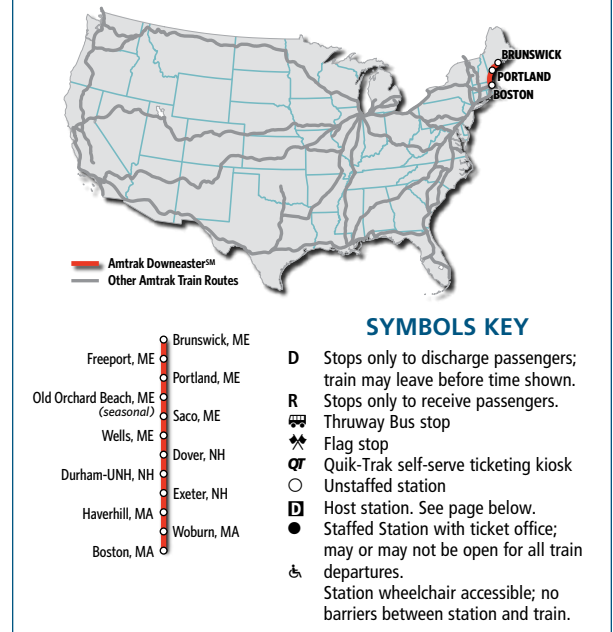

Connecting To and From Amtrak Trains

It's easy to connect with the Amtrak Downeaster to and from other Amtrak trains! Amtrak Downeaster trains arrive at Boston's North Station. All other Amtrak services in Boston depart/arrive at South Station and Back Bay Station.

SHADING KEY

Thruway and connecting services

Late Night Train for Special Events

It's time to take the train to see the Red Sox or your favorite band play in Boston. Sit back, relax and enjoy a cocktail on the *Amtrak Downeaster*.

A special late-night return train will depart Boston North Station at 11:25 p.m. on concert and game nights. Use the Fare Finder Tool at AmtrakDowneaster.com for the most up to date schedules.

What are you waiting for? It's time to take the train!

AMTRAK DOWNEASTER ROUTE MAP and SYMBOLS

Connecting To and From Amtrak Trains

It's easy to connect with the *Amtrak Downeaster* to and from other Amtrak trains! *Amtrak Downeaster* trains arrive at Boston's North Station. All other Amtrak services in Boston depart/arrive at South Station and Back Bay Station.