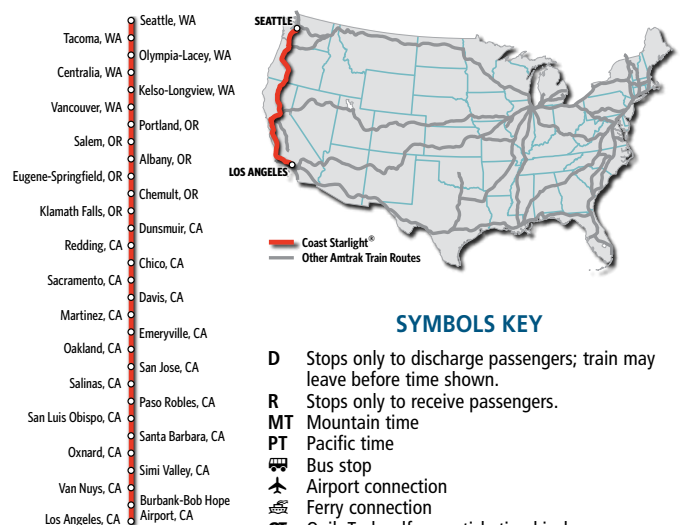

COAST STARLIGHT®

Effective August 8, 2019

serving SEATTLE - TACOMA - PORTLAND - EUGENE-SPRINGFIELD - SACRAMENTO -
SAN FRANCISCO BAY AREA - SANTA BARBARA - LOS ANGELES and intermediate stations

Amtrak.com
1-800-USA-RAIL

See page 2 for Thruway Connections; page 3 for Airport Connections and other amenities.

SHADING KEY

Overnight train Connecting train Thruway and connecting services

COAST STARLIGHT ROUTE MAP and SYMBOLS

SYMBOLS KEY

NOTE—Greyhound Portland connections arrive and depart at the Greyhound stations in all cities. In Portland, the Greyhound station is located across the street from the Amtrak station. Greyhound departures will be announced in the Amtrak Portland station. Passengers may also walk across to the Greyhound station and listen for the Greyhound boarding call for their departure.