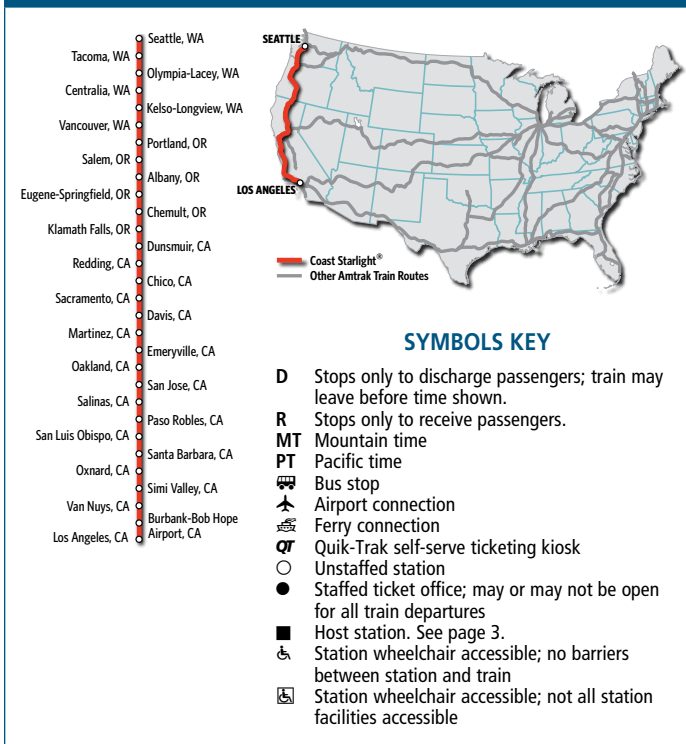

All Amtrak services and stations are non-smoking.

Trails and Rails Program: In cooperation with the National Park Service, volunteer rangers provide on board narratives between May and September on selected days over parts of this route. Visit nps.gov/trailsandrails and amtrakparks.com.

See page 2 for Thruway Connections; page 3 for Airport Connections and other amenities.

SHADING KEY

Overnight train Connecting train Thruway and connecting services

COAST STARLIGHT ROUTE MAP and SYMBOLS

COAST STARLIGHT®

Effective June 1, 2019

serving SEATTLE - TACOMA - PORTLAND - EUGENE-SPRINGFIELD - SACRAMENTO -
SAN FRANCISCO BAY AREA - SANTA BARBARA - LOS ANGELES and intermediate stations

Amtrak.com
1-800-USA-RAIL

Thruway Connections

NOTE—Greyhound Portland connections arrive and depart at the Greyhound stations in all cities. In Portland, the Greyhound station is located across the street from the Amtrak station. Greyhound departures will be announced in the Amtrak Portland station. Passengers may also walk across to the Greyhound station and listen for the Greyhound boarding call for their departure.