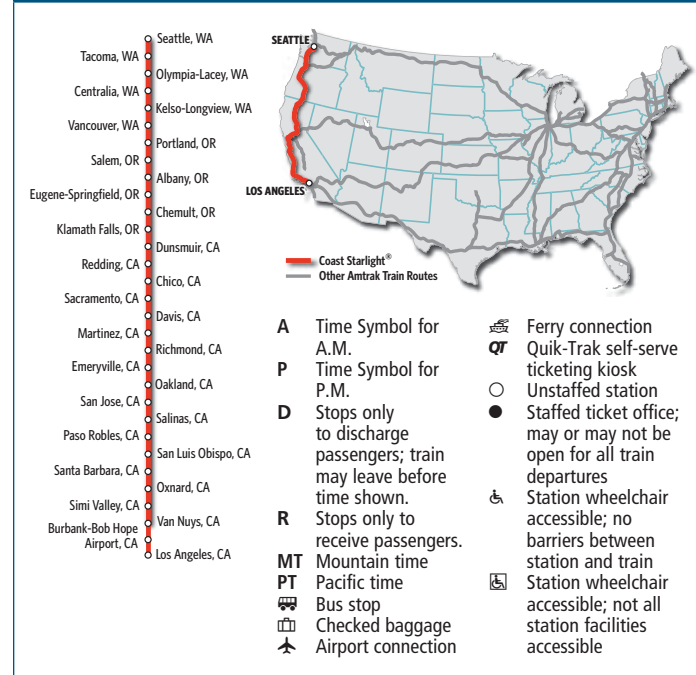

Smoking is prohibited.

Scenic Highlights

- Puget Sound
- Cascade Mountains
- Mission Santa Barbara
- Willamette Valley
- California Coast
- Los Angeles—historic Olvera Street

Trails and Rails Program: In cooperation with the National Park Service, volunteer rangers provide on board narratives between May and September on selected routes. Visit nps.gov/trailsandrails and amtraktoparks.com.

COAST STARLIGHT ROUTE MAP and SYMBOLS

Airport Connections

Los Angeles International Airport

FlyAway bus service operates directly from Los Angeles Union Station to all terminals of Los Angeles International Airport. Buses depart on the half hour from 5:00 a.m.-1:00 a.m. and hourly thereafter. Travel time is 40-45 minutes. Tickets ($7.00 adult) for buses are available at the 24-hour kiosk at Berth 9 at the Gateway Transit Center on the east side of Union Station. No reservations needed. For information (or to learn about limited FlyAway service from Irvine rail station) contact: www.lawa.org, 1-866-435-9529 or (818) 994-5554.

Burbank-Bob Hope Airport

The Burbank-Bob Hope Airport train station/Thruway bus stop is one short block from the main air terminal. Shuttle service between the rail station and airport terminal is available on call from the courtesy telephone on the sidewalk by the Empire Avenue crosswalk. Rental car agencies are located between the rail station and airport.

Seattle-Tacoma International Airport

Sound Transit Link Light Rail offers an easy, direct connection from Seattle Amtrak Station to SEA-TAC Airport. Walk out King St. exit, turn left to the Weller Street Pedestrian Overpass and follow it directly two blocks to the International District Station. Trains run every 8-15 minutes 5:00 a.m. - 2:00 a.m. Travel time is 36 minutes. Tickets are $2.50, sold by machine at the entrance. Sound Transit Information: 1-888-889-6368 or www.soundtransit.org.