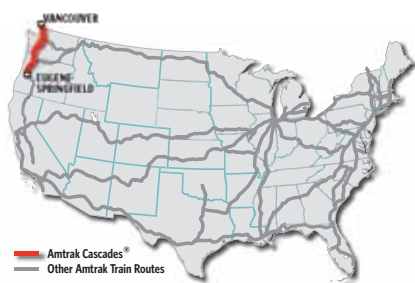

Connecting Local Services

Vancouver, BC—
TransLink Skytrain, bus and ferry service: (604) 953-3333; translink.ca

West Coast Express commuter rail: (604) 488-8906 or 1-800-570-7245; westcoastexpress.com

Mount Vernon—
Skagit Transit bus service in Mount Vernon and “Island Connector” service to Anacortes and Oak Harbor: (360) 757-4433; skagittransit.org

Seattle—
Seattle Metro light rail and bus: (206) 553-3000 or 1-800-542-7876; metro.kingcounty.gov

Sound Transit
Sounder commuter rail and Tacoma and Central Rail Service: (206) 398-5000 or 1-800-201-4900; soundtransit.org

Portland—
Tri-Met light rail, bus and streetcar system: (503) 238-7433; trimet.org

Lacey—Downtown Olympia Intercity Transit offers frequent daily service between the Amtrak station in Lacey and the Olympia Transit Center in downtown Olympia, as well as other regional locations. For information call (360) 786-1881 or visit www.intercitytransit.com.

AMTRAK CASCADES ROUTE MAP and SYMBOLS

- Richmond, BC
- Surrey, BC
- Bellingham, WA
- Mount Vernon, WA
- Stanwood, WA
- Everett, WA
- Edmonds, WA
- Seattle, WA
- Tukwila, WA
- Tacoma, WA
- Olympia-Lacey, WA
- Centralia, WA
- Kelso-Longview, WA
- Vancouver, WA
- Portland, OR
- Oregon City, OR
- Salem, OR
- Albany, OR
- Eugene-Springfield, OR

- **A** Time Symbol for A.M.
- **N** Time Symbol for Noon.
- **P** Time Symbol for P.M.
- **D** Stops only to discharge passengers; train may leave before time shown.
- **R** Stops only to receive passengers.
- **MT** Mountain time
- **PT** Pacific time
- ☘ Bus stop
- ✈ Airport connection
- ☘ Ferry connection
- ☘ Quik-Trak self-service ticketing kiosk
- Unstaffed station
- Attended station
- Staffed ticket office; may or may not be open for all train departures
- ♿ Station wheelchair accessible; no barriers between station and train
- ♿ Station wheelchair accessible; not all station facilities accessible

Airport Connections

Seattle-Tacoma International Airport
Sound Transit Link Light Rail offers an easy, direct connection from Seattle Amtrak Station to SEA-TAC Airport. Walk out King St. exit, turn left to the Weller Street Pedestrian Overpass and follow it directly two blocks to the International District Station. Trains run every 8-15 minutes 5:00 a.m. - 2:00 a.m. Travel time is 36 minutes. Tickets are sold by machine at the entrance. Sound Transit Information: 1-888-889-6368 or www.soundtransit.org.

Portland International Airport
TriMet's MAX Red Line light rail service connects Portland International Airport, E/NE Portland, downtown Portland and Amtrak at Portland Union Station. For complete schedules and more information, visit www.trimet.org/schedules/maxredline.htm.

Multi-ride Tickets on Thruway Bus Services

Passengers holding multi-ride tickets should be aware that reserved and ticketed passengers have priority seating on Amtrak Thruway buses.