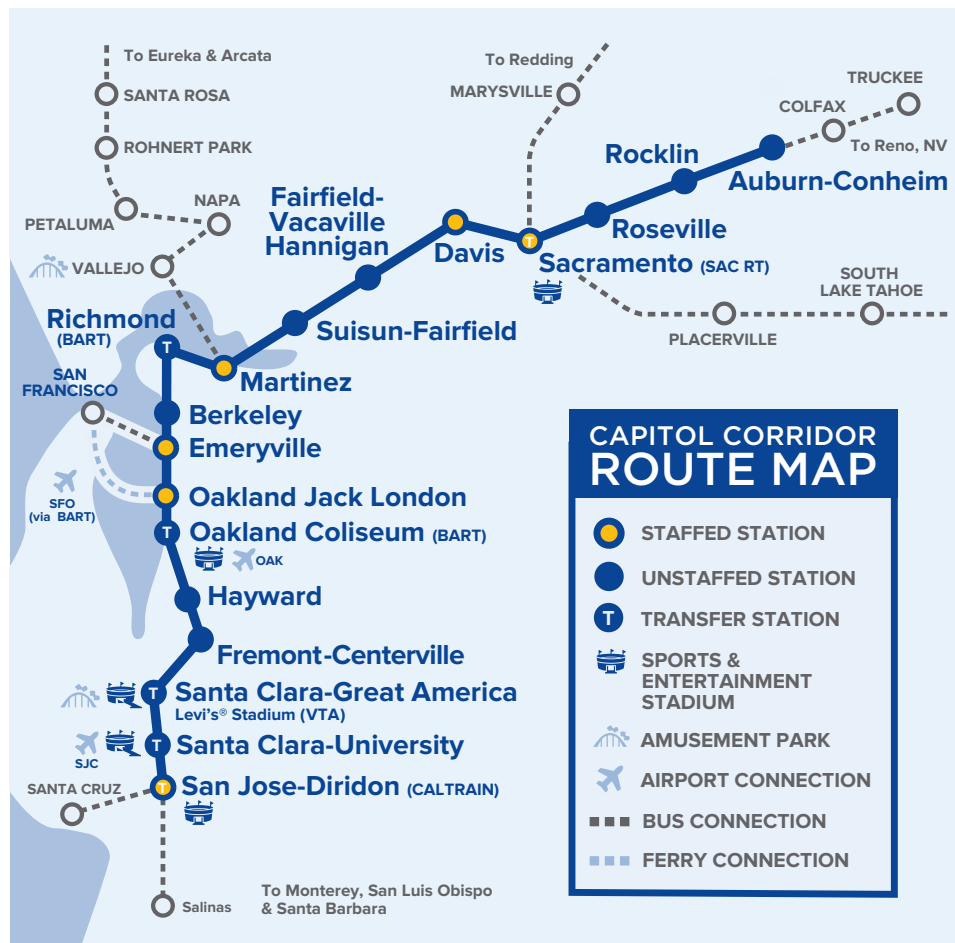

Reference Notes

Grey Amtrak Connecting Buses

Yellow Quiet Cars Available

Capitol Corridor tickets are accepted for travel on the San Joaquin service only between Oakland Jack London and Martinez, and San Francisco bus connections.

Capitol Corridor Train Stations

ARN	Auburn-Conheim 277 Nevada St. at Fulweiler St., 95603	OKJ	Oakland Jack London 245 2nd St at Alice, 94607
BKY	Berkeley University Ave. & 3rd St., underneath the University Ave. Overpass, 94710	RIC	Richmond-BART 1700 Nevin Avenue, BART Station, 94801
DAV	Davis 840 2nd St., 95616	RLN	Rocklin Rocklin Rd & Railroad Ave., 95677
EMY	Emeryville 5885 Horton St., 94608	RSV	Roseville 201 Pacific St. at Church St., 95678
FFV	Fairfield-Vacaville Hannigan 4921 Vanden Road, 95687	SAC	Sacramento 401 I St. at 5th St., 95814
FMT	Fremont 37260 Fremont Blvd., 94536	SJC	San Jose 65 Cahill Street, 95110
HAY	Hayward 22555 Meekland Ave., 94545	SCC	Santa Clara-University 1001 Railroad Ave., 95050
MTZ	Martinez 601 Marina Vista Ave., 94553	GAC	Santa Clara-Great America (Levi's Stadium®) 5099 Stars & Stripes Dr., under Tasman Dr. overpass, 95054
OAC	Oakland Coliseum-BART 700 73rd Ave., across San Leandro Blvd. from BART station, 94621	SUI	Suisun-Fairfield 177 Main St., under Hwy 12, Suisun City, 94585

Bus Connections

- A SACRAMENTO**
To Marysville/Chico/Redding*
To Roseville/Colfax/ Reno;
To South Lake Tahoe
- B MARTINEZ**
To Vallejo/Napa/Santa Rosa/Eureka,
including Discovery Kingdom*
- C SAN JOSE**
To Santa Barbara; **Highway 17 Express**
– to Santa Cruz; **MST** – to Monterey