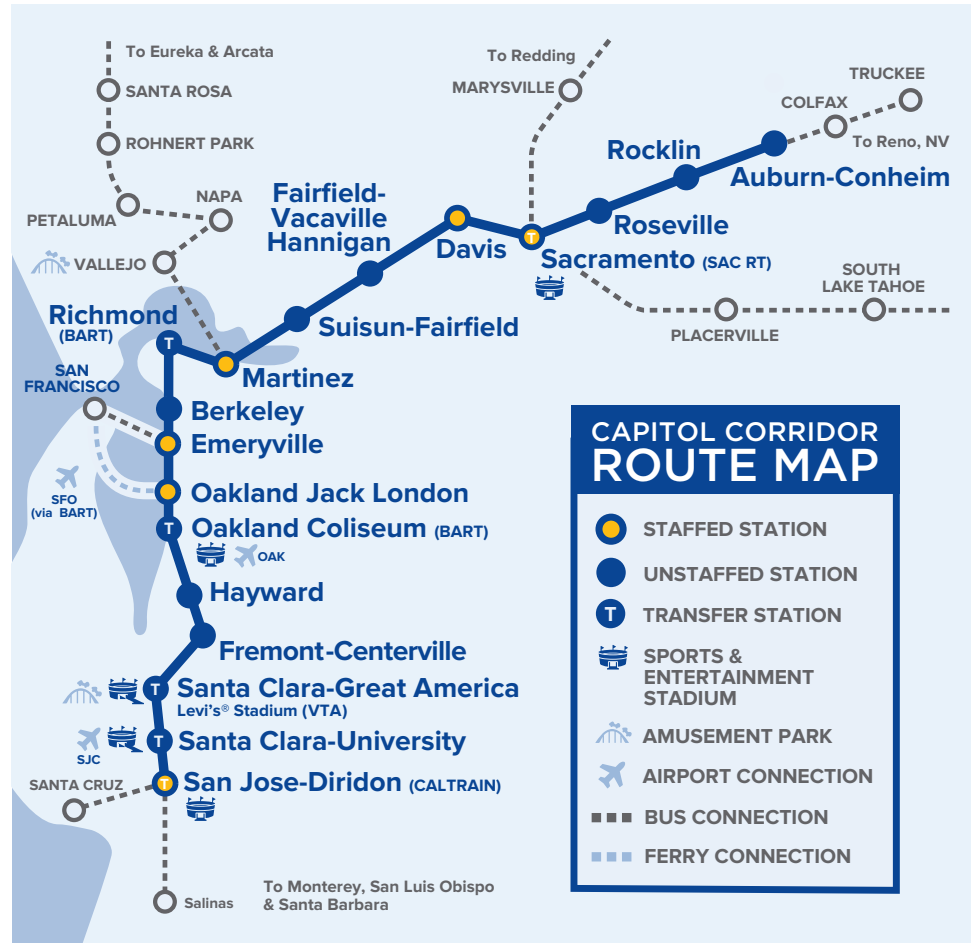

Reference Notes

- Grey** Amtrak Connecting Buses
- Yellow** Quiet Cars Available

Capitol Corridor tickets are accepted for travel on the San Joaquin service only between Oakland Jack London and Martinez, and San Francisco bus connections.

Capitol Corridor Train Stations

ARN	Auburn-Conheim 277 Nevada St. at Fulweiler St., 95603	OKJ	Oakland Jack London 245 2nd St at Alice, 94607
BKY	Berkeley University Ave. & 3rd St., underneath the University Ave. Overpass, 94710	RIC	Richmond-BART 1700 Nevin Avenue, BART Station, 94801
DAV	Davis 840 2nd St., 95616	RLN	Rocklin Rocklin Rd & Railroad Ave., 95677
EMY	Emeryville 5885 Horton St., 94608	RSV	Roseville 201 Pacific St. at Church St., 95678
FFV	Fairfield-Vacaville Hannigan 4921 Vanden Road, 95687	SAC	Sacramento 401 I St. at 5th St., 95814
FMT	Fremont 37260 Fremont Blvd., 94536	SJC	San Jose 65 Cahill Street, 95110
HAY	Hayward 22555 Meekland Ave., 94545	SCC	Santa Clara-University 1001 Railroad Ave., 95050
MTZ	Martinez 601 Marina Vista Ave., 94553	GAC	Santa Clara-Great America (Levi's Stadium®) 5099 Stars & Stripes Dr., under Tasman Dr. overpass, 95054
OAC	Oakland Coliseum-BART 700 73rd Ave., across San Leandro Blvd. from BART station, 94621	SUI	Suisun-Fairfield 177 Main St., under Hwy 12, Suisun City, 94585

Bus Connections

- A SACRAMENTO**
To Marysville/Chico/Redding*
To Roseville/Colfax/ Reno;
To South Lake Tahoe
- B MARTINEZ**
To Vallejo/Napa/Santa Rosa/Eureka,
including Discovery Kingdom*
- C SAN JOSE**
To Santa Barbara; **Highway 17 Express**
– to Santa Cruz; **MST** – to Monterey