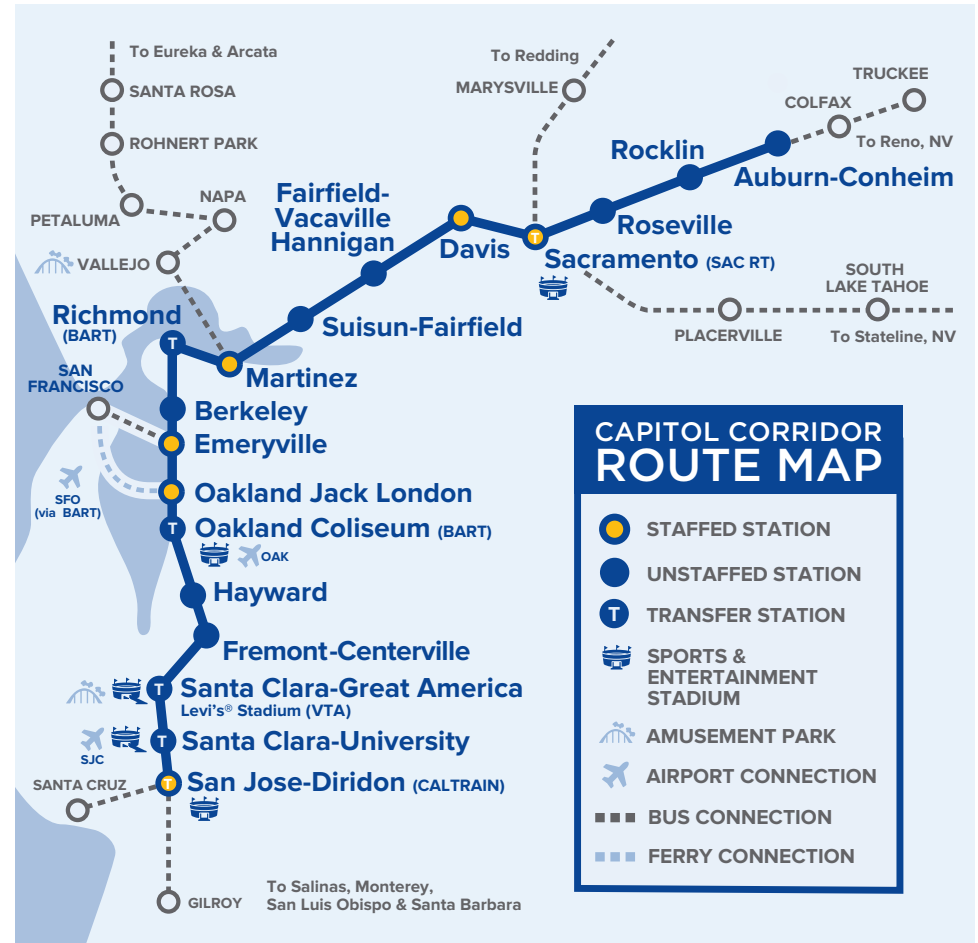

Reference Notes

Grey Amtrak Connecting Buses

Yellow Quiet Cars Available

Capitol Corridor tickets are accepted for travel on the San Joaquin service only between Oakland Jack London and Martinez, and San Francisco bus connections.

Capitol Corridor Train Stations

ARN Auburn-Conheim 277 Nevada St. at Fulweiler St., 95603	OKJ Oakland Jack London 245 2nd St at Alice, 94607
BKY Berkeley University Ave. & 3rd St., underneath the University Ave. Overpass, 94710	RIC Richmond–BART 1700 Nevin Avenue, BART Station, 94801
DAV Davis 840 2nd St., 95616	RLN Rocklin Rocklin Rd & Railroad Ave., 95677
EMY Emeryville 5885 Horton St., 94608	RSV Roseville 201 Pacific St. at Church St., 95678
FFV Fairfield-Vacaville Hannigan 4921 Vanden Road, 95687	SAC Sacramento 401 I St. at 5th St., 95814
FMT Fremont 37260 Fremont Blvd., 94536	SJC San Jose 65 Cahill Street, 95110
HAY Hayward 22555 Meekland Ave., 94545	SCC Santa Clara-University 1001 Railroad Ave., 95050
MTZ Martinez 601 Marina Vista Ave., 94553	GAC Santa Clara-Great America (Levi’s Stadium®) 5099 Stars & Stripes Dr., under Tasman Dr. overpass, 95054
OAC Oakland Coliseum–BART 700 73rd Ave., across San Leandro Blvd. from BART station, 94621	SUI Suisun-Fairfield 177 Main St., under Hwy 12, Suisun City, 94585

Bus Connections

- A SACRAMENTO**
To Marysville/Chico/Redding*
To Roseville/Colfax/ Reno;
To South Lake Tahoe
- B MARTINEZ**
To Vallejo/Napa/Santa Rosa/Eureka,
including Discovery Kingdom*
- C SAN JOSE**
To Santa Barbara; **Highway 17 Express**
– to Santa Cruz; **MST** – to Monterey