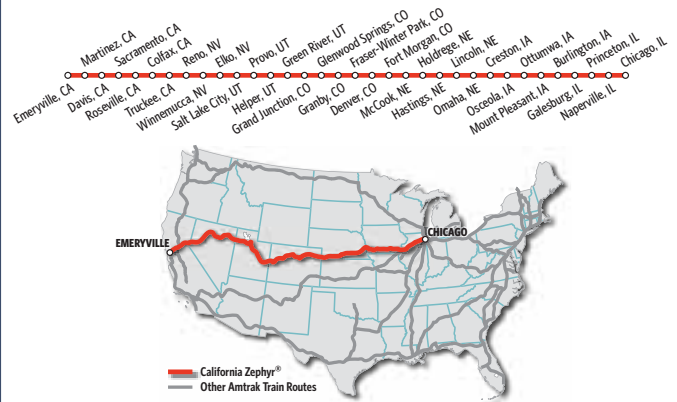

CALIFORNIA ZEPHYR ROUTE MAP and SYMBOLS

- A Time Symbol for A.M.
- P Time Symbol for P.M.
- D Stops only to discharge passengers; train may leave before time shown.
- R Stops only to receive passengers.
- CT Central time
- MT Mountain time
- PT Pacific time
- ☞ Bus stop
- ☞ Checked baggage
- QT Quik-Trak self-serve ticketing kiosk
- Unstaffed station
- Staffed ticket office; may or may not be open for all train departures
- ♿ Station wheelchair accessible; no barriers between station and train
- ♿ Station wheelchair accessible; not all stations facilities accessible

Service on the California Zephyr®

- **Coaches: Reservations required.**
- **Sleeping cars:** Superliner sleeping accommodations. - Amtrak's Metropolitan Lounge available in Chicago for Sleeping car service passengers.
- **Dining:** Complete meals.
- **Sightseer Lounge:** Sandwiches, snacks and beverages.
- **On-Board Guide Program:** California State Railroad Museum narrators provide historical and sightseeing commentary between Reno and Sacramento. Program and schedule is subject to change.

Smoking is prohibited.

Scenic Highlights

- One of the most popular scenic trains
- Rocky Mountains/Moffat Tunnel
- Colorado's Gore, Byers and Glenwood Canyons
- California's historic Donner Pass and High Sierra

Shading Key

Reserved long-distance train

Thruway and connecting services

Schedules subject to change without notice. Amtrak is a registered service mark of the National Railroad Passenger Corp. **National Railroad Passenger Corporation** Washington Union Station, 60 Massachusetts Ave. N.E., Washington, DC 20002

Experience love *at first sight. On at least by page 2.*